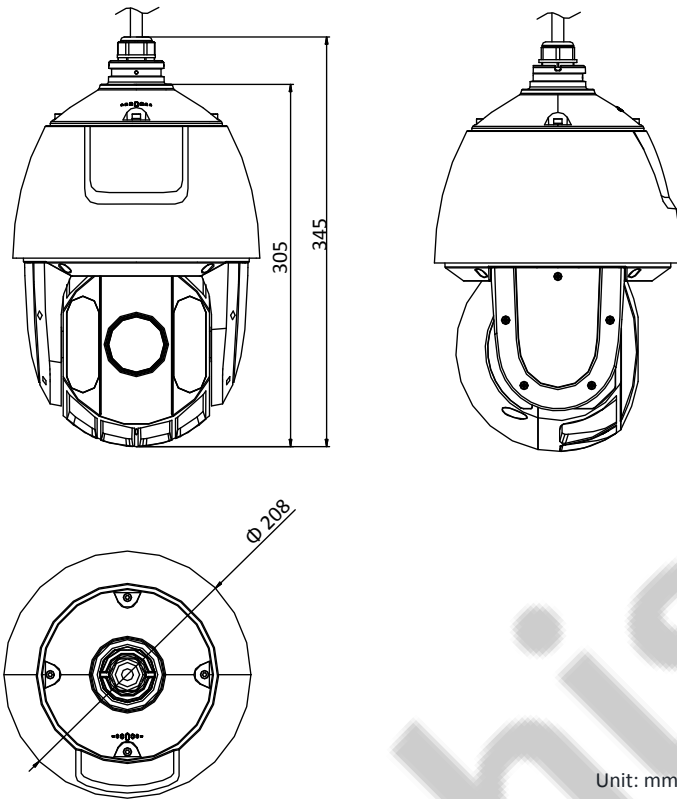

Available Model

DS-2DE5225IW-AE, 24 VAC & Hi-PoE

Dimensions

Stathis Net