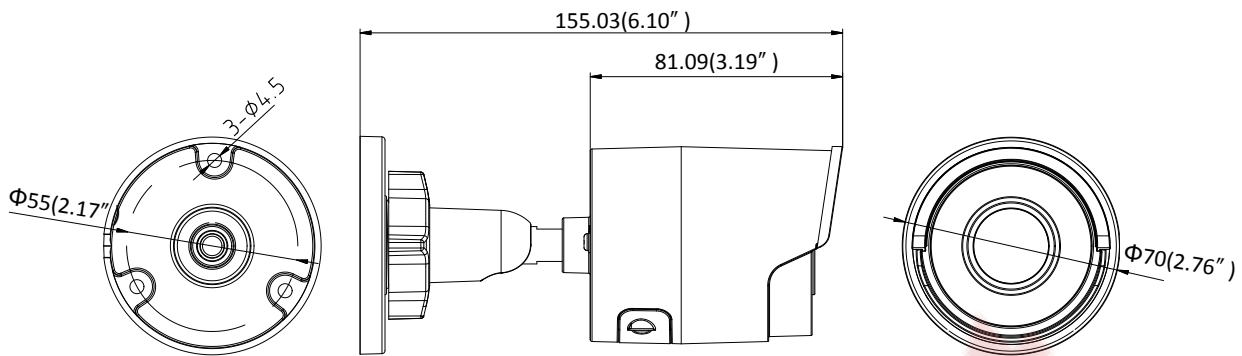

Dimensions