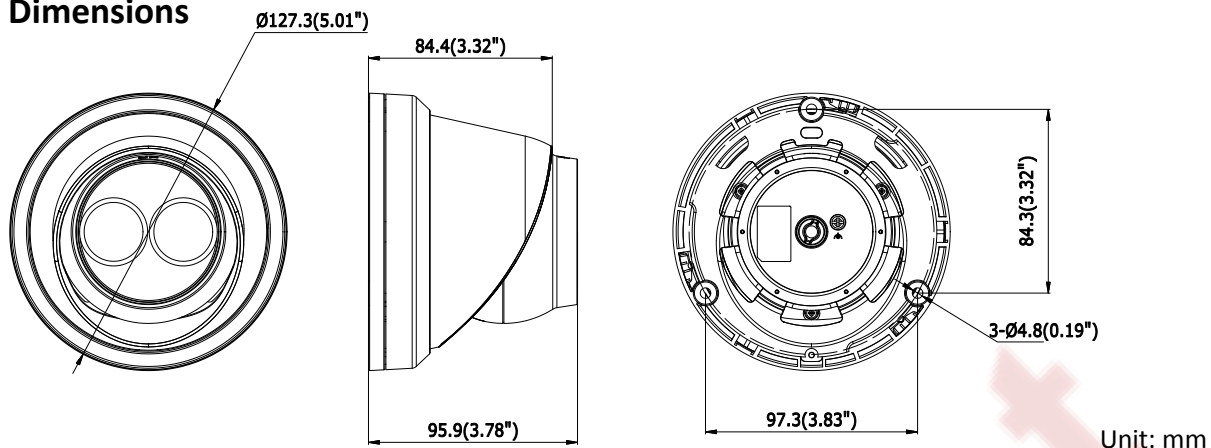

Dimensions

Accessories

Distributed by