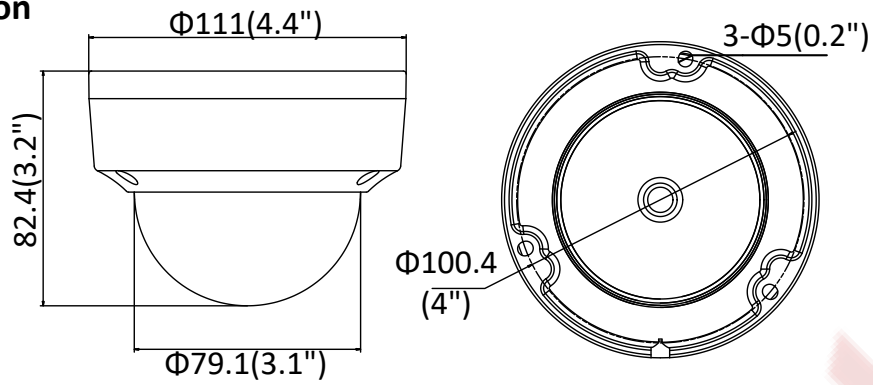

Dimension

Unit: mm

Accessory