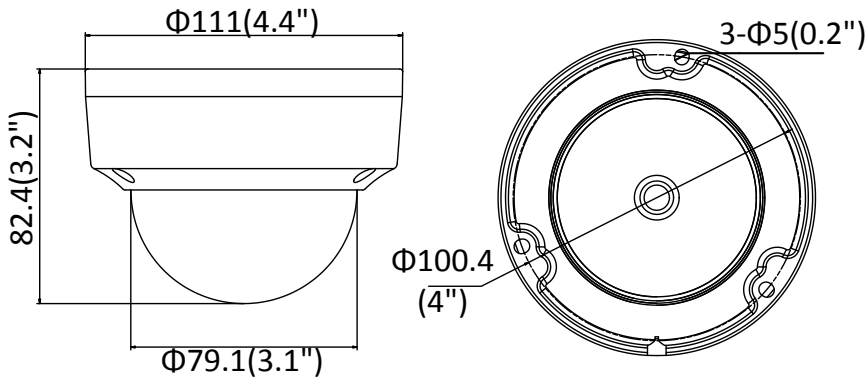

Dimensions

Unit: mm

Accessories

Distributed by