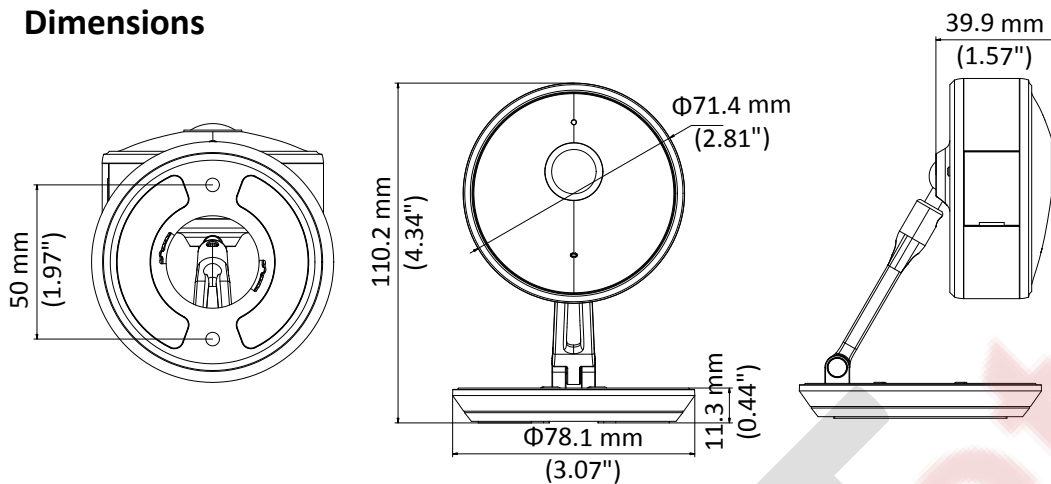

Dimensions