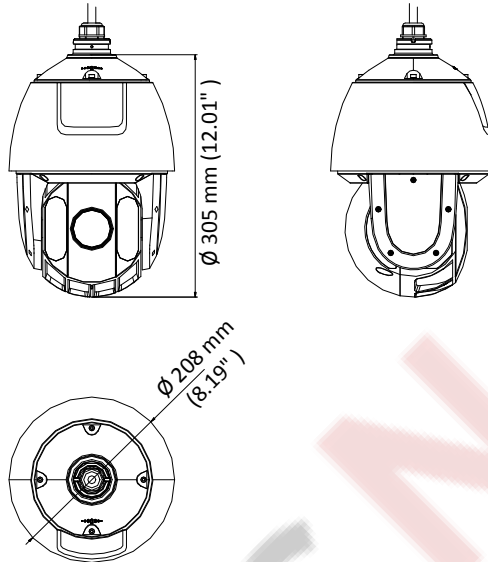

Order Model

DS-2AE5225TI-A(D)

Dimension