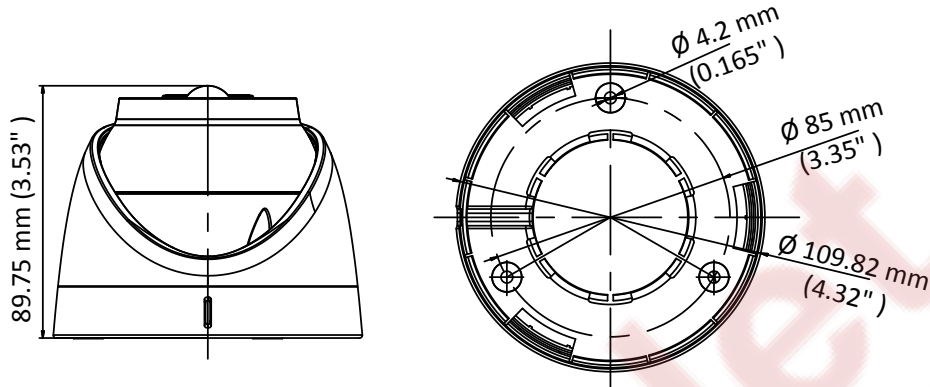

Order Models

DS-2CE71D8T-PIRL

Dimension