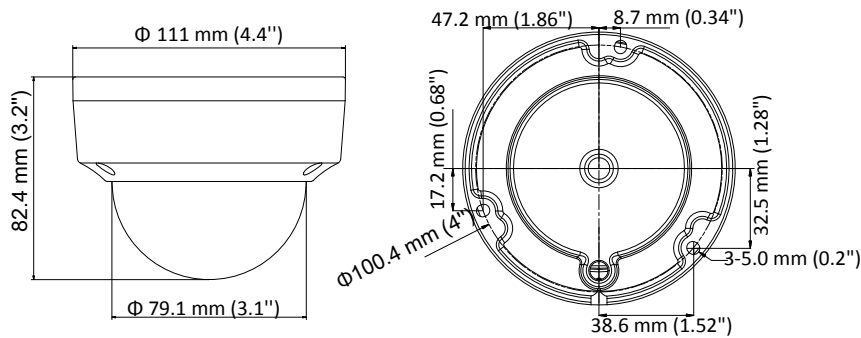

Order Models

DS-2CE56D8T-VPITE

* PoC function is only available when cooperating with DS-1TPXXX.

Dimension