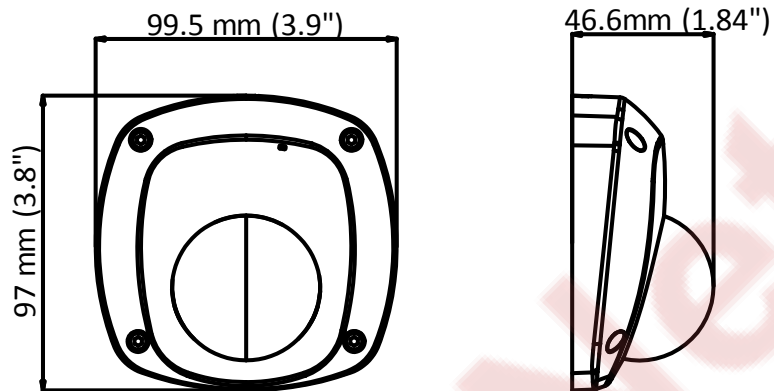

Order Models

DS-2CE56D8T-IRS

Dimensions