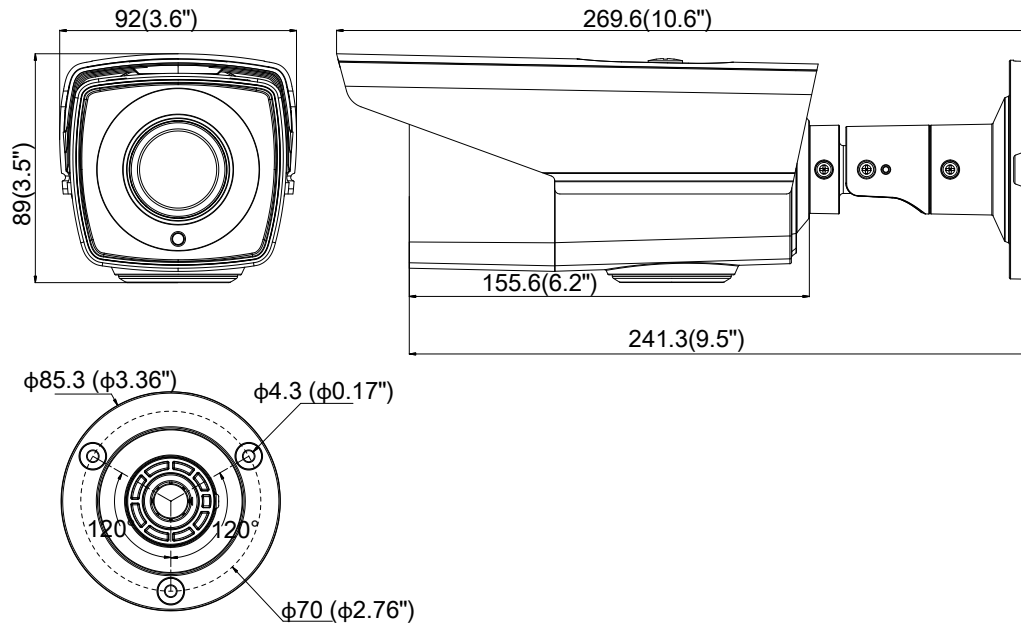

## Specifications

<b>Camera</b>	
Image Sensor	1 MP CMOS image sensor
Signal System	PAL/NTSC
Effective Pixels	1296(H) × 732(V)
Min. illumination	0.1 Lux@(F1.2,AGC ON),0 Lux with IR
Shutter Time	1/25 (1/30 )s to 1/50,000 s
Lens	2.8 - 12 mm @ F1.4
	Angle of view: 71.78° - 23.42 °
Lens Mount	φ14
Day & Night	ICR
Angle Adjustment	Pan: 0° to 360°, Tilt: 0° to 90°, Rotation: 0° to 360°
Synchronization	Internal synchronization
Video Frame Rate	720p@25fps/720p@30fps
HD Video Output	1 analog HD output
S/N Ratio	>62dB
<b>General</b>	
Operating Conditions	-40 °C to 60 °C (-40 °F to 140 °F), Humidity 90% or less (non-condensing)
Power Supply	12 VDC ± 15%
Power Consumption	Max. 4 W
Protection Level	IP66
IR Range	Up to 40 m
Dimensions	92mm×84.8mm×269.6mm (3.62"×3.34"×3.34")
Weight	Approx. 900g (1.98lb)

## Dimensions

Unit: mm