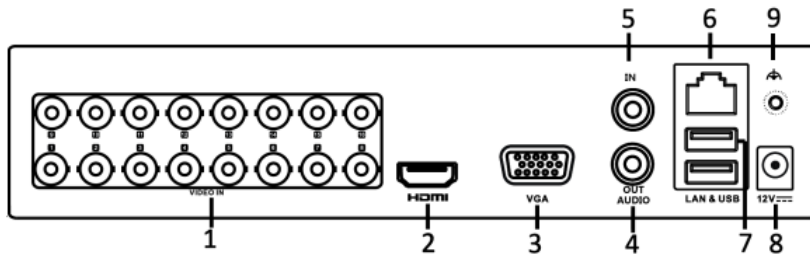

Physical Interfaces

NOTE

The rear panel of DS-7204/7208HGHI-F1/N provides 4/8 video input interfaces.

No.	Description	No.	Description
1	VIDEO IN	6	LAN Network Interface
2	HDMI Interface	7	USB Interface
3	VGA Interface	8	12 VDC Power Input
4	AUDIO OUT	9	GND
5	AUDIO IN