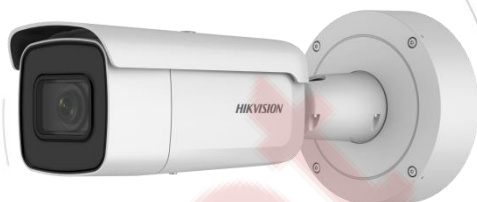

## DS-2CD2625FWD-IZS 2 MP Ultra-Low Light Network Bullet Camera

### Key Features

- 1/2.8" Progressive Scan CMOS
- 1920 × 1080 resolution
- Ultra-low light
- H.265, H.265+
- 120dB WDR
- IP67, IK10
- BLC/3D DNR/ROI
- Smart encoding: Support low bit rate, low latency
- 4 behavior analyses and face detection