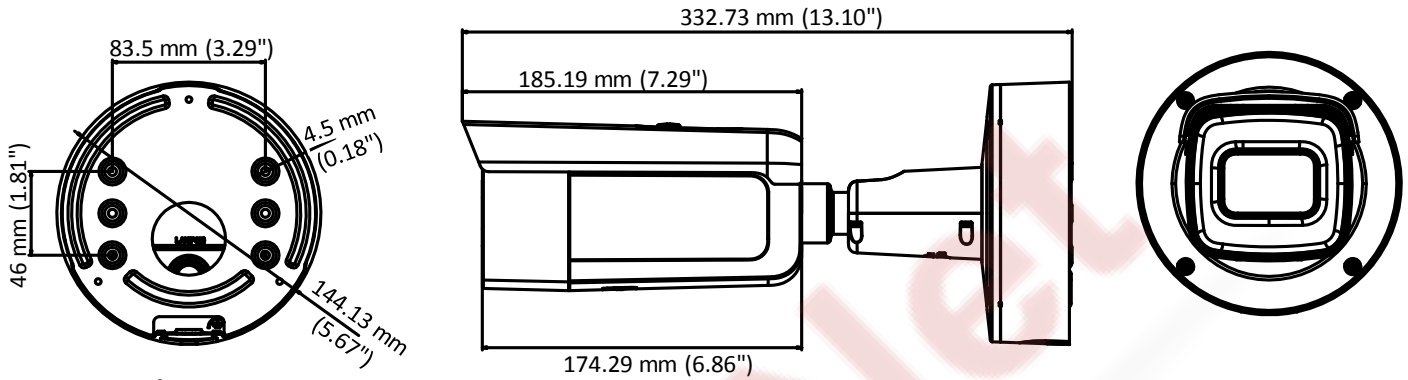

Available Model:

DS-2CD2625FWD-IZS

Dimensions

Accessories

Vertical Pole Mount

Corner Mount

Distributed by