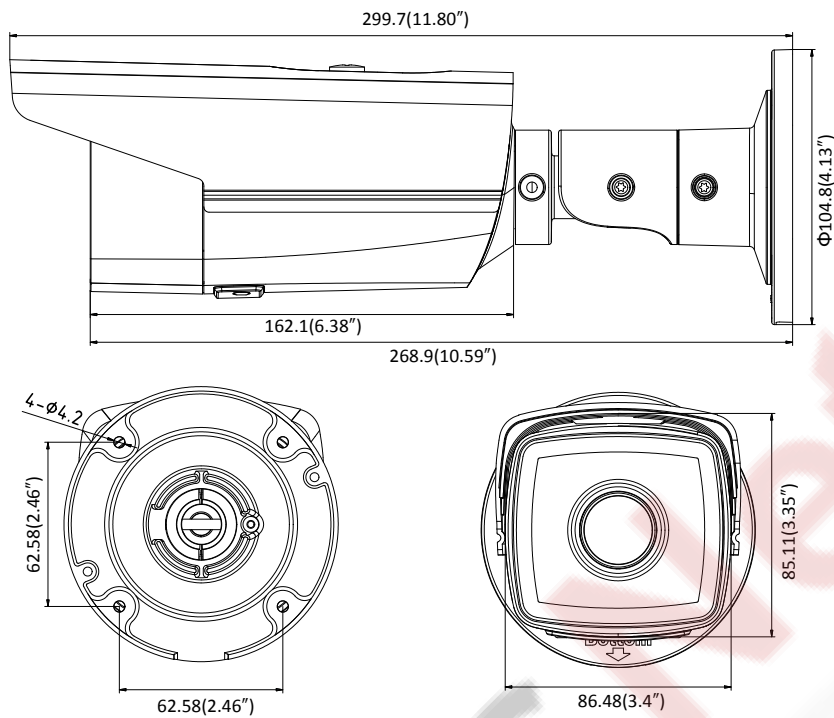

Dimensions

Unit: mm

Accessories

Distributed by

Headquarters

No.555 Qianmo Road, Binjiang District,
Hangzhou 310051, China
T +86-571-8807-5998
overseasbusiness@hikvision.com

Hikvision USA
T +1-909-895-0400
sales.usa@hikvision.com

Hikvision Italy
T +39-0438-6902
info.it@hikvision.com

Hikvision Singapore
T +65-6684-4718
sg@hikvision.com

Hikvision Africa
T +27 (0) 0351172
sale.africa@hikvision.com

Hikvision Europe
T +31-23-55-42-770
info.eu@hikvision.com

Hikvision France
T +33(0)1-85-330-450
info.fr@hikvision.com

Hikvision Oceania
T +61-2-8599-4233
salesau@hikvision.com

Hikvision Hong Kong
T +852-2151-1761

Hikvision Middle East
T +971-4-8816086
salesme@hikvision.com

Hikvision Spain
T +34-91-737-16-55
info.es@hikvision.com

Hikvision Canada
T +1-909-895-0400
sales.usa@hikvision.com

Hikvision Russia
T +7-495-669-67-99
sateru@hikvision.com

Hikvision Poland
T +48-22-460-01-50
poland@hikvision.com

Hikvision Korea
T +82-31-731-8841
sales.korea@hikvision.com

Hikvision India
T +91-22-28469900
sales@pramahikvision.com

Hikvision UK
T +01628-902140
support.uk@hikvision.com

Hikvision Brazil
T +55 11 3318-0050
Latam.support@hikvision.com