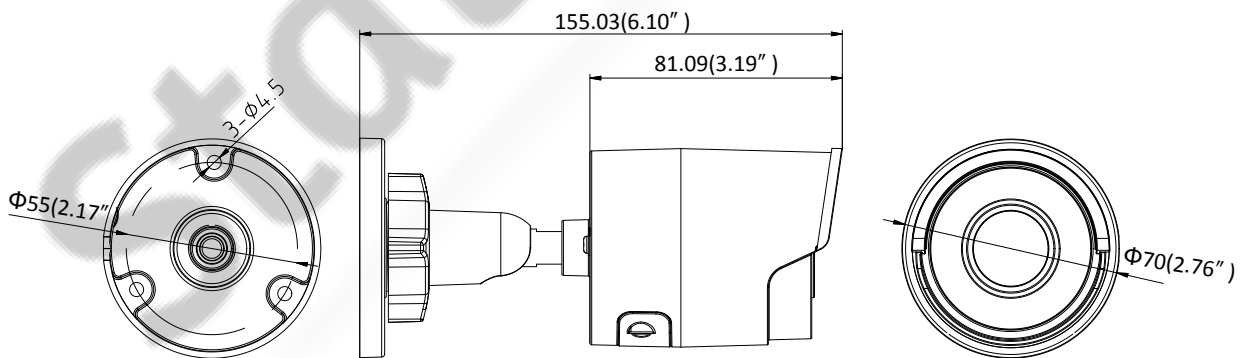

General Function	One-key Reset, Anti-Flicker, Heartbeat, Mirror, Password Protection, Privacy Mask, Watermark, IP Address Filter
Interface	
Communication Interface	1 RJ45 10M/100M self-adaptive Ethernet port
On-board Storage	Built-in microSD/SDHC/SDXC slot, up to 128 GB
Smart Feature-set	
Behavior Analysis	Line crossing detection, intrusion detection, unattended baggage detection, object removal detection
Line Crossing Detection	Cross a pre-defined virtual line, up to 1 pre-defined virtual lines supported
Intrusion Detection	Enter and loiter in a pre-defined virtual region, up to 1 pre-defined virtual regions supported
Object Removal Detection	Objects removed from the pre-defined region, such as the exhibits on display.
Unattended Baggage Detection	Objects left over in the pre-defined region such as the baggage, purse, dangerous materials
Face Detection	Human face appears in the image can be detected and trigger linkage method
General	
Operating Conditions	-30 °C to +60 °C (-22 °F to +140 °F), Humidity 95% or less (non-condensing)
Power Supply	12 VDC ± 25%, 7W PoE(802.3af, class 3), 7.5W
IR Range	Up to 30 m
Protection Level	IP67
Dimensions	Camera: $\Phi 70 \times 155.03$ mm ($\Phi 2.76'' \times 6.1''$) Package: $216 \times 121 \times 118$ mm ($8.5'' \times 4.76'' \times 4.65''$)
Weight	Camera: 410 g (0.9 lb.)

Available Models

DS-2CD2085FWD-I

Dimensions

Unit: mm