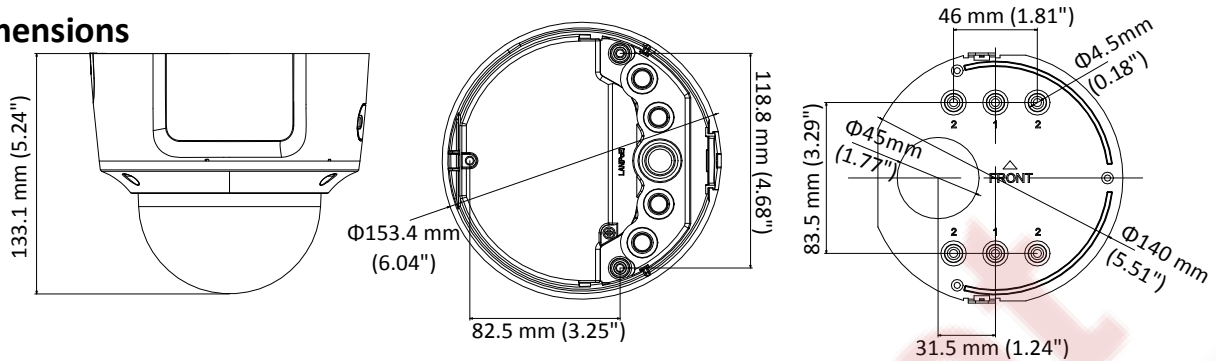

Available Model:

DS-2CD2785FWD-IZS

Dimensions

Accessories

DS-1475ZI-SUS
Vertical Pole Mount

DS-1476ZI-SUS
Corner Mount

Distributed by