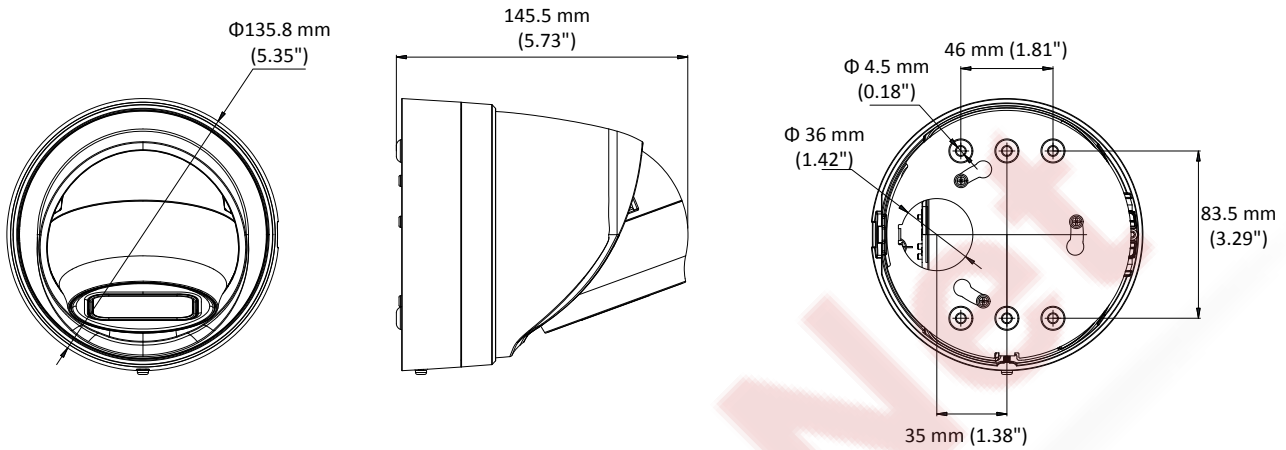

Available Model:

DS-2CD2H25FWD-IZS

Dimensions

Accessories

Distributed by