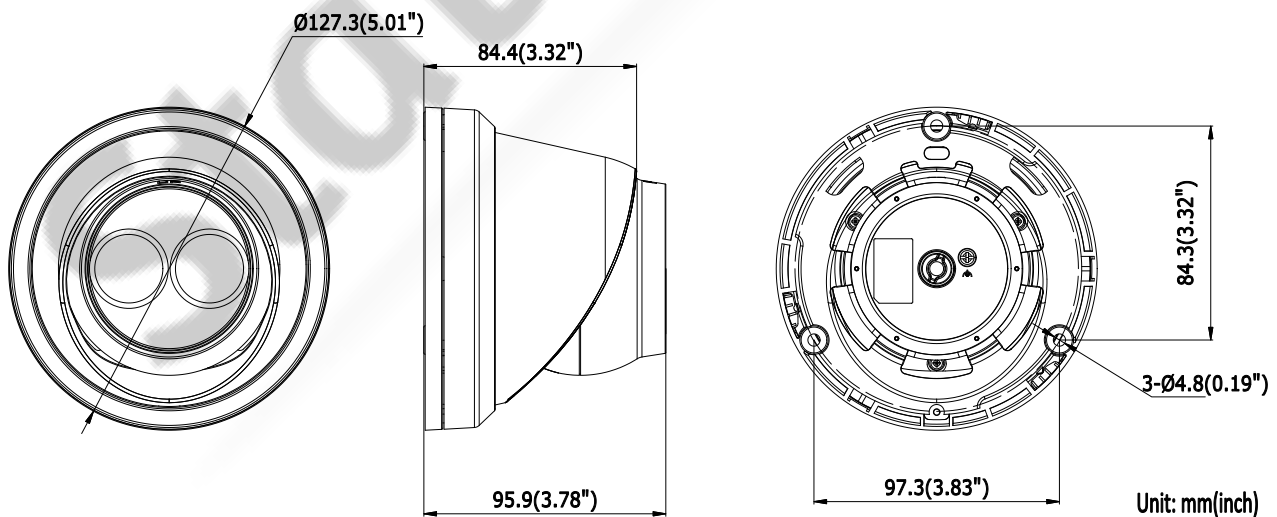

General Function	One-key Reset, Dual-VCA, Anti-Flicker, Heartbeat, Mirror, Password Protection, Privacy Mask, Watermark, IP Address Filter
Interface	
Communication Interface	1 RJ45 10M/100M self-adaptive Ethernet port
On-board Storage	Built-in microSD/SDHC/SDXC slot, up to 128 GB
Smart Feature-set	
Behavior Analysis	Line crossing detection, intrusion detection, unattended baggage detection, object removal detection
Line Crossing Detection	Cross a pre-defined virtual line, up to 1 pre-defined virtual lines supported
Intrusion Detection	Enter and loiter in a pre-defined virtual region, up to 1 pre-defined virtual regions supported
Object Removal Detection	Objects removed from the pre-defined region, such as the exhibits on display.
Unattended Baggage Detection	Objects left over in the pre-defined region such as the baggage, purse, dangerous materials
Face Detection	Human face appears in the image can be detected and trigger linkage method
General	
Operating Conditions	-30 °C to +60 °C (-22 °F to +140 °F), Humidity 95% or less (non-condensing)
Power Supply	12 VDC ± 25%, 6.5 W PoE(802.3af, 42.5 – 57V, class 3), 8.5 W
IR Range	Up to 30 m
Protection Level	IP67
Dimensions	Camera: Φ 127.3 × 95.9 mm (5.01" × 3.78") Package: 150 × 150 × 141 mm (5.91" × 5.91" × 5.55")
Weight	Camera: 620 g (1.37 lb.)

Available Models

DS-2CD2385FWD-I

Dimensions