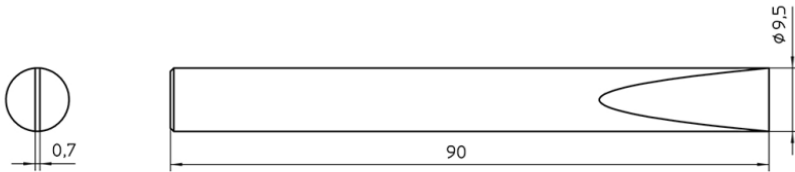

## Benefits

**Technical Data**

Tip shape	Chisel shape
Tip type	---
Width in mm	9.5
Width in inches	0.374
Thickness in mm	---
Thickness in inches	---
Length mm	---
Length inches	---
Power	---
Packaging unit	1