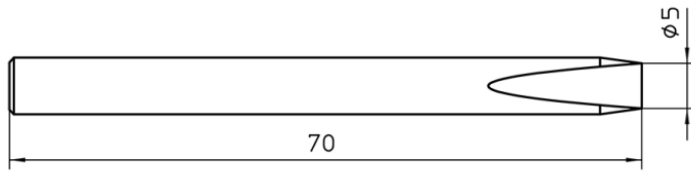

## Benefits

**Technical Data**

Tip shape	Chisel shape
Tip type	---
Width in mm	5.0
Width in inches	0.197
Thickness in mm	---
Thickness in inches	---
Length mm	---
Length inches	---
Power	---
Packaging unit	1