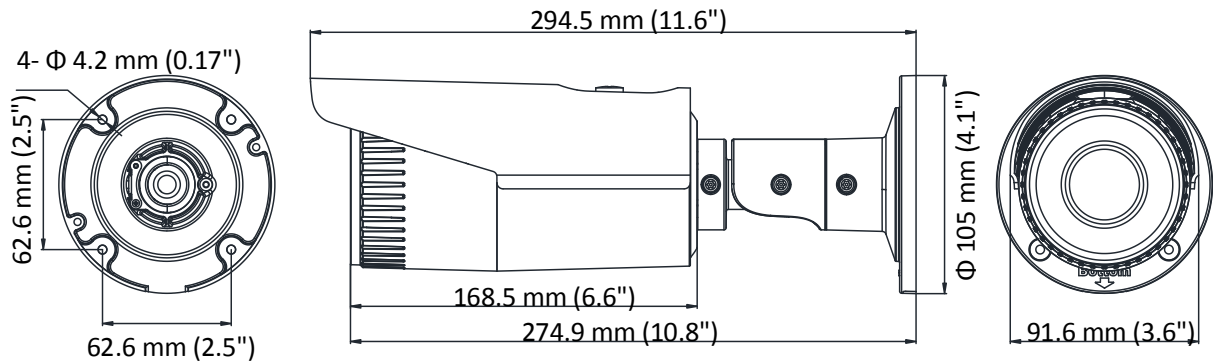

Available Models

DS-2CD1621FWD-I (Z)

Dimension