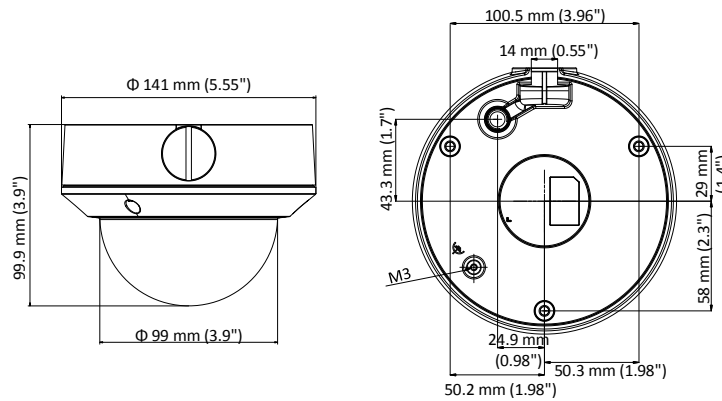

Available Models

DS-2CD1741FWD-I (Z)

Dimension

Accessory

Distributed by

HIKVISION®

Headquarters

No.555 Qianmo Road, Binjiang District,
Hangzhou 310051, China
T +86-571-8807-5998
overseasbusiness@hikvision.com

Hikvision USA
T +1-909-895-0400
sales.usa@hikvision.com

Hikvision Italy
T +39-0438-6902
info.it@hikvision.com

Hikvision Singapore
T +65-6684-4718
sg@hikvision.com

Hikvision Africa
T +27 (10) 0351172
sale.africa@hikvision.com

Hikvision Europe
T +31-23-55-42-770
info.eu@hikvision.com

Hikvision France
T +33(0)1-85-330-450
info.fr@hikvision.com

Hikvision Oceania
T +61-2-8599-4233
salesau@hikvision.com

Hikvision Hong Kong
T +852-2151-1761

Hikvision Middle East
T +971-4-8816086
salesme@hikvision.com

Hikvision Spain
T +34-91-737-16-55
info.es@hikvision.com

Hikvision Canada
T +1-909-895-0400
sales.usa@hikvision.com

Hikvision Russia
T +7-495-669-67-99
saleru@hikvision.com

Hikvision Poland
T +48-22-460-01-50
poland@hikvision.com

Hikvision Korea
T +82-31-731-8841
sales.korea@hikvision.com

Hikvision India
T +91-22-28469900
sales@pramahikvision.com

Hikvision UK
T +01628-902140
support.uk@hikvision.com

Hikvision Brazil
T +55 11 3318-0050
Latam.support@hikvision.com