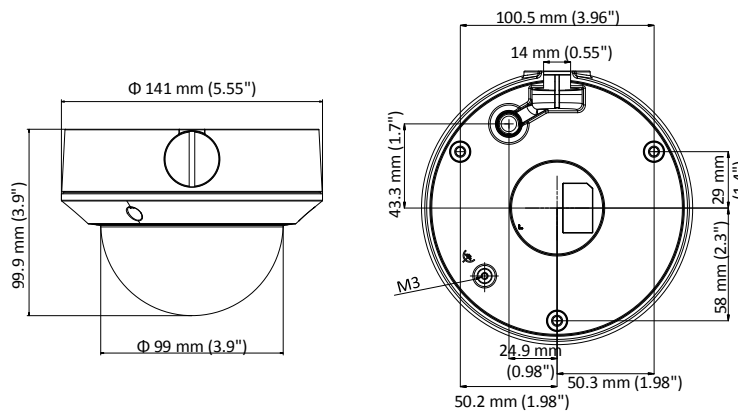

Available Models

DS-2CD1721F-I (Z)

Dimension