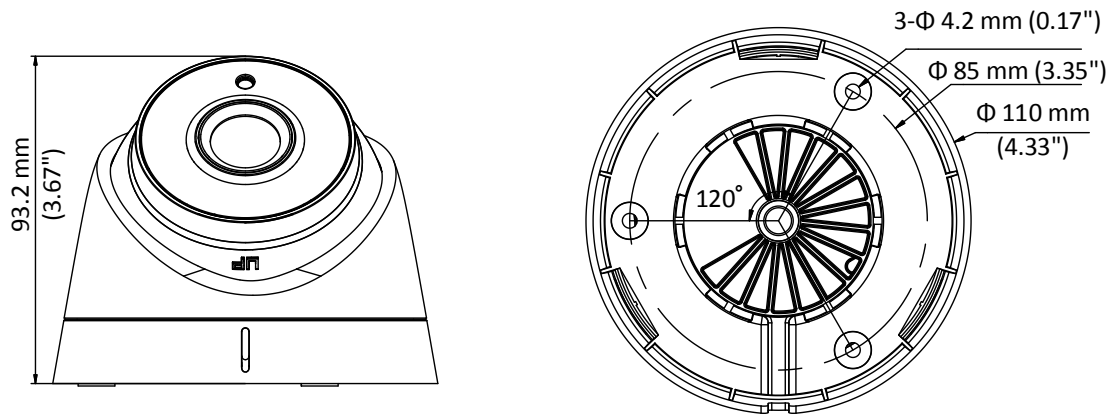

Specification

Camera	
Image Sensor	2.0 megapixel progressive scan CMOS
Signal System	PAL/NTSC
Effective Resolution	1920 (H) × 1080 (V)
Frame Rate	PAL: 1080p@25fps NTSC: 1080p@30fps
Min. Illumination	0.003 Lux@(F1.2, AGC ON), 0 Lux with IR
Shutter Time	PAL: 1/25 s to 1/50,000 s NTSC: 1/30 s to 1/50,000 s
Slow Shutter	Max.: 30 times
Lens	3.6 mm (Optional 2.8 mm , 6 mm)
Horizontal Field of View	103.5° (2.8 mm), 82.6° (3.6 mm), 54.4° (6 mm)
Lens Mount	M12
Day/Night Mode	Auto/Color/B/W (White & Black)
Angle Adjustment	Pan: 0° to 360°, Tilt: 0° to 75°, Rotate: 0° to 360°
Synchronization	Internal synchronization
WDR	> 120 dB
Menu	
AGC	Support
Day/Night Mode	Auto/Color/BW (White & Black)
White Balance	ATW/AWC-SET/MANUAL
Privacy Mask	ON/OFF, 8 programmable privacy masks
Motion	4 programmable motion areas
Backlight Compensation	WDR/BLC/HLC/OFF
2D & 3D DNR	ON/OFF
Voltage Detection	Support
Functions	Defog, Mirror, Defective Pixel Correction , Sharpness, Camera Title
Scene	Indoor/outdoor/indoor1/low light
Interface	
Video Output	1 HD analog output/1 Vp-p composite output (75Ω/BNC)
General	
Operating Conditions	-40° C to 60° C (-40° F to 140° F), humidity: 90% or less (no condensation)
Power Supply	12 V DC ±30%/PoC.af
Power Consumption	Max. 4 W
IR Distance	Up to 40 m
Ingress protection	IP67
Communication	Up the coax, Protocol: HIKVISION-C
Dimensions	Φ 110 mm × 93.2 mm (4.33" × 3.67")
Weight	Approx. 200 g (0.44 lb.)

Order Model

DS-2CC52D9T-IT3E

* PoC function is only available when cooperating with DS-1TPXXX.

Dimensions

Distributed by

Headquarters

No.555 Qianmo Road, Binjiang District,
Hangzhou 310051, China
T +86-571-8807-5998
overseasbusiness@hikvision.com