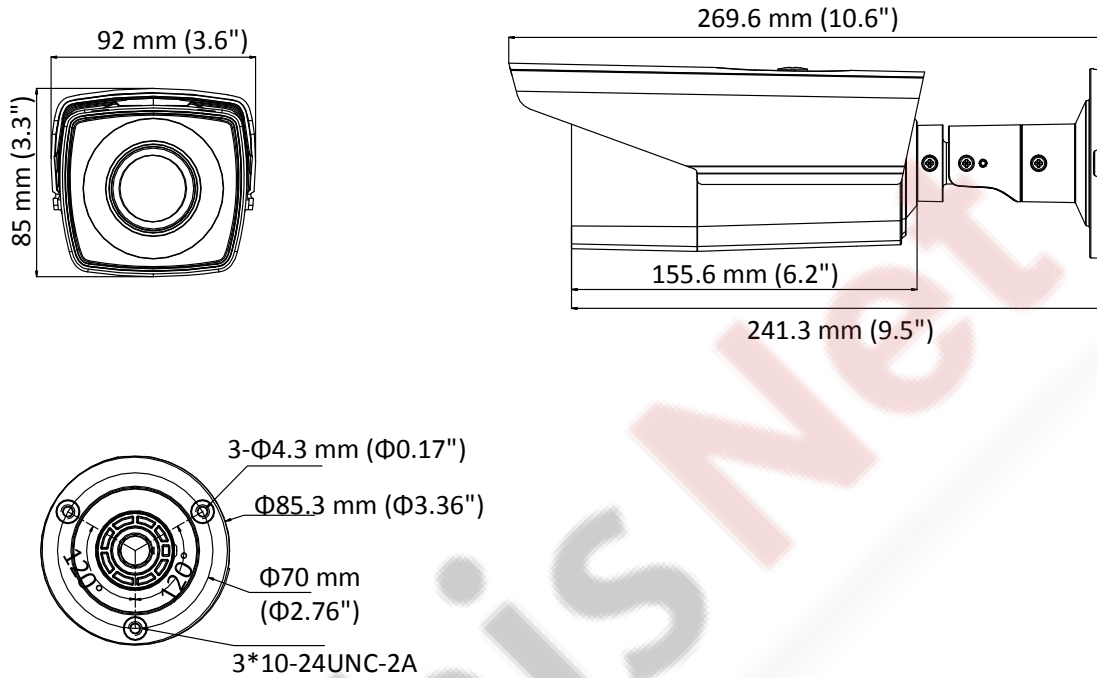

### Key Feature

- 2 MP, 1920 × 1080 resolution
- Ultra-Low Light
- 130 dB true WDR, 3D DNR
- 2.7 mm to 13.5 mm varifocal lens, auto focus
- Smart IR, up to 80 m IR distance
- Power over coaxial
- IP67

## Specification

<b>Camera</b>	
Image Sensor	2 MP CMOS
Signal System	PAL/NTSC
Frame Rate	PAL: 1080p@25fps NTSC: 1080p@30fps
Resolution	1920 (H) × 1080 (V)
Min. Illumination	0.003 Lux @ (F1.2, AGC ON), 0 Lux with IR
Shutter Time	PAL: 1/25 s to 1/50, 000 s NTSC: 1/30 s to 1/50, 000 s
Slow Shutter	Max. 16 times
Lens	2.7 mm to 13.5 mm motorized, auto focus
Horizontal Field of View	103° to 32.1°
Lens Mount	Φ14
Day & Night	ICR
WDR (Wide Dynamic Range)	≥130 dB
Angle Adjustment	Pan: 0° to 360°, Tilt:0° to 90°, Rotate: 0° to 360°
<b>Menu</b>	
Image Mode	STD/HIGH-SAT
AGC	Yes
Day/Night Mode	Auto/Color/BW (Black and White)
White Balance	Auto/Manual
AE (Auto Exposure) Mode	WDR/BLC/HLC/Global
Privacy Mask	4 programmable privacy masks
Motion Detection	4 programmable motion areas
Noise Reduction	3D DNR
Language	English
Function	Brightness, Sharpness, Mirror, Smart IR
<b>Interface</b>	
Video Output	1 HD analog output
<b>General</b>	
Operating Conditions	-40 °C to 60 °C (-40 °F to 140 °F), humidity: 90% or less (non-condensing)
Power Supply	12 VDC ± 25%/PoC.at
Power Consumption	Max. 8.2 W
Protection Level	IP67
Material	Metal
IR Range	Up to 80 m
Communication	HIKVISION-C
Dimensions	85 mm × 92 mm × 269.6 mm (3.3" × 3.6" × 10.6")
Weight	Approx. 900 g (1.98 lb.)

**Order Model**

DS-2CE16D8T-IT3ZE

**Dimension**

**Accessory**

DS-1275ZJ-SUS  
Vertical Pole Mount

DS-1276ZJ-SUS  
Corner Mount

DS-1280ZJ-S  
Junction Box

Distributed by