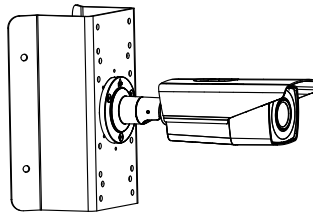

## Specification

<b>Camera</b>	
Image Sensor	2 MP CMOS
Signal System	PAL/NTSC
Frame Rate	PAL: 1080p@25fps NTSC: 1080p@30fps
Resolution	1920 (H) × 1080 (V)
Min. Illumination	0.003 Lux @ (F1.2, AGC ON), 0 Lux with IR
Shutter Time	PAL: 1/25 s to 1/50, 000 s NTSC: 1/30 s to 1/50, 000 s
Slow Shutter	Max. 16 times
Lens	2.7 mm to 13.5 mm motorized, auto focus
Horizontal Field of View	103° to 32.1°
Lens Mount	Φ14
Day & Night	ICR
WDR (Wide Dynamic Range)	≥130 dB
Angle Adjustment	Pan: 0° to 360°, Tilt:0° to 90°, Rotate: 0° to 360°
<b>Menu</b>	
Image Mode	STD/HIGH-SAT
AGC	Yes
Day/Night Mode	Auto/Color/BW (Black and White)
White Balance	Auto/Manual
AE (Auto Exposure) Mode	WDR/BLC/HLC/Global
Privacy Mask	4 programmable privacy masks
Motion Detection	4 programmable motion areas
Noise Reduction	3D DNR
Language	English
Function	Brightness, Sharpness, Mirror, Smart IR
<b>Interface</b>	
Video Output	1 HD analog output
<b>General</b>	
Operating Conditions	-40 °C to 60 °C (-40 °F to 140 °F), humidity: 90% or less (non-condensing)
Power Supply	12 VDC ± 25%/PoC.at
Power Consumption	Max. 8.2 W
Protection Level	IP67
Material	Metal
IR Range	Up to 80 m
Communication	HIKVISION-C
Dimensions	85 mm × 92 mm × 269.6 mm (3.3" × 3.6" × 10.6")
Weight	Approx. 900 g (1.98 lb.)

**Order Model**

DS-2CE16D8T-IT3ZE

**Dimension**

**Accessory**

DS-1275ZJ-SUS  
Vertical Pole Mount

DS-1276ZJ-SUS  
Corner Mount

DS-1280ZJ-S  
Junction Box

Distributed by