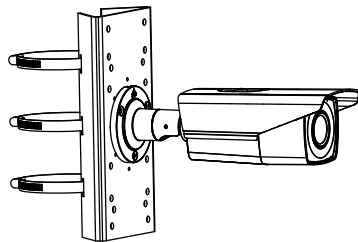

## Specification

<b>Camera</b>	
Image Sensor	2 MP CMOS
Signal System	PAL/NTSC
Frame Rate	PAL: 1080p@25fps NTSC: 1080p@30fps
Resolution	1920 (H) × 1080 (V)
Min. Illumination	0.003 Lux @ (F1.2, AGC ON), 0 Lux with IR
Shutter Time	PAL: 1/25 s to 1/50, 000 s NTSC: 1/30 s to 1/50, 000 s
Slow Shutter	Max. 16 times
Lens	2.7 mm to 13.5 mm motorized, auto focus
Horizontal Field of View	103° to 32.1°
Lens Mount	Φ14
Day & Night	ICR
WDR (Wide Dynamic Range)	≥130 dB
Angle Adjustment	Pan: 0° to 360°, Tilt:0° to 90°, Rotate: 0° to 360°
<b>Menu</b>	
Image Mode	STD/HIGH-SAT
AGC	Yes
Day/Night Mode	Auto/Color/BW (Black and White)
White Balance	Auto/Manual
AE (Auto Exposure) Mode	WDR/BLC/HLC/Global
Privacy Mask	4 programmable privacy masks
Motion Detection	4 programmable motion areas
Noise Reduction	3D DNR
Language	English
Function	Brightness, Sharpness, Mirror, Smart IR
<b>Interface</b>	
Video Output	1 HD analog output
<b>General</b>	
Operating Conditions	-40 °C to 60 °C (-40 °F to 140 °F), humidity: 90% or less (non-condensing)
Power Supply	12 VDC ± 25%/PoC.at
Power Consumption	Max. 8.2 W
Protection Level	IP67
Material	Metal
IR Range	Up to 80 m
Communication	HIKVISION-C
Dimensions	85 mm × 92 mm × 269.6 mm (3.3" × 3.6" × 10.6")
Weight	Approx. 900 g (1.98 lb.)

**Order Model**

DS-2CE16D8T-IT3ZE

**Dimension**

**Accessory**

DS-1275ZJ-SUS  
Vertical Pole Mount

DS-1276ZJ-SUS  
Corner Mount

DS-1280ZJ-S  
Junction Box

Distributed by