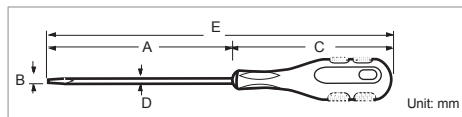

Stathis Net

▶ 9SD-2 Series Pro-soft Screwdriver

Elastomer resin fitting exactly and double structure. Non-slip.

New design fits in well with your hand in shape, providing comfort and power

High grade AISI 8660 chrome-molybdenum vanadium steel.

Pro'sKit 6.0-NI-Cr-Mo

Exactly fit to screws and high accuracy hardened finished.

Model No.	A	B	C	D	E
9SD-201A	75	⊖	3.0	88	3.0 163
9SD-202A	75	⊖	5.0	109	5.0 184
9SD-205A	100	⊖	3.0	88	3.0 188
9SD-207A	100	⊖	6.0	121	6.0 221
9SD-210A	100	⊖	5.0	109	5.0 209
9SD-213A	150	⊖	6.0	121	6.0 271
9SD-214A	200	⊖	6.0	121	6.0 321
9SD-220A	40	⊖	6.0	58	6.0 98
9SD-222A	150	⊖	8.0	121	8.0 271

Individual packing: Inner box

Model No.	A	B	C	D	E
9SD-201B	75	⊕	#0	88	3.0 163
9SD-202B	75	⊕	#1	109	5.0 184
9SD-205B	100	⊕	#0	88	3.0 188
9SD-207B	100	⊕	#2	121	6.0 221
9SD-210B	100	⊕	#1	109	5.0 209
9SD-213B	150	⊕	#2	121	6.0 271
9SD-214B	200	⊕	#2	121	6.0 321
9SD-216B	150	⊕	#1	109	5.0 259
9SD-217B	250	⊕	#2	121	6.0 371
9SD-220B	40	⊕	#2	58	6.0 98
9SD-222B	150	⊕	#3	121	8.0 271