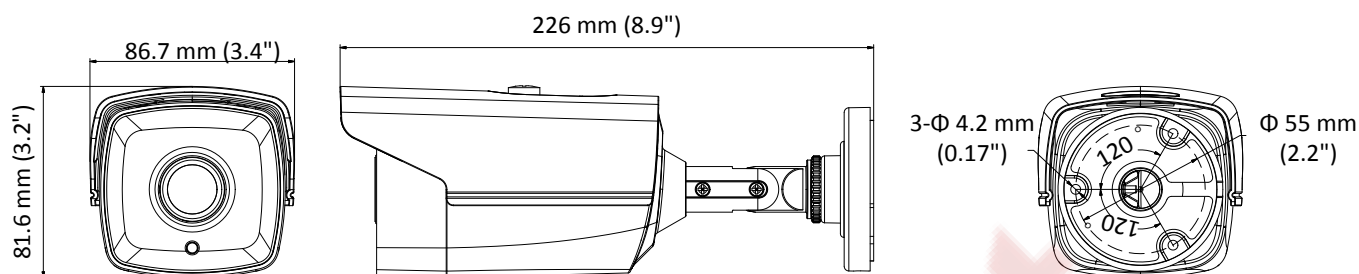

Dimensions

Accessories

Distributed by

Headquarters
No.555 Qianmo Road, Binjiang District,
Hangzhou 310051, China
T +86-571-8807-5998
overseasbusiness@hikvision.com

Hikvision Poland
T +48-22-460-01-50
poland@hikvision.com

Hikvision USA
T +1-909-895-0400
sales.usa@hikvision.com

Hikvision India
T +91-22-28469900
sales@pramahikvision.com

Hikvision UK
T +44-1628-9021-4
support.uk@hikvision.com

Hikvision Europe
T +31-23-5542770
saleseuro@hikvision.com

Hikvision Italy
T +39-0438-6902
info.it@hikvision.com

Hikvision Singapore
T +65-6684-4718
sg@hikvision.com

Hikvision Middle East
T +971-4-8816086
salesme@hikvision.com

Hikvision France
T +33(0)1-85-330-444
info.fr@hikvision.com

Hikvision Oceania
T +61-2-8599-4233
salesau@hikvision.com

Hikvision Russia
T +7-495-669-67-99
saleru@hikvision.com

Hikvision Spain
T +34-91-737-16-55
info.es@hikvision.com

Hikvision Hong Kong
T +852-2151-1761