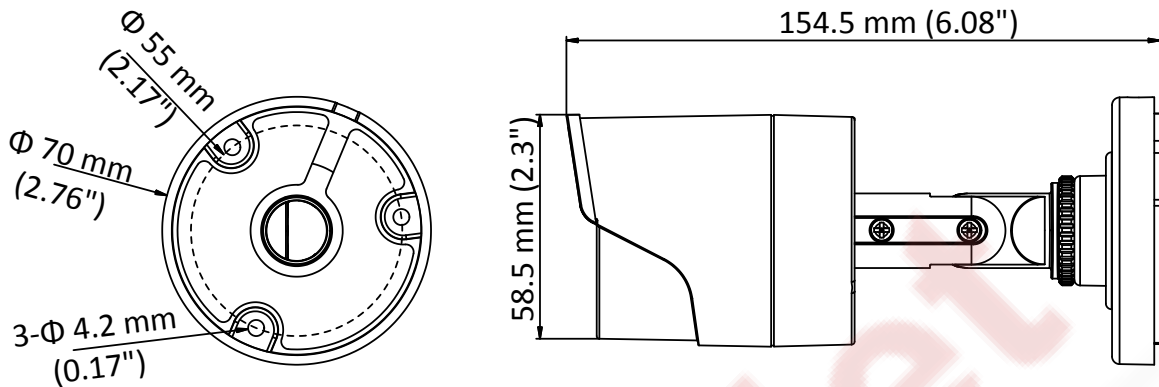

Dimensions