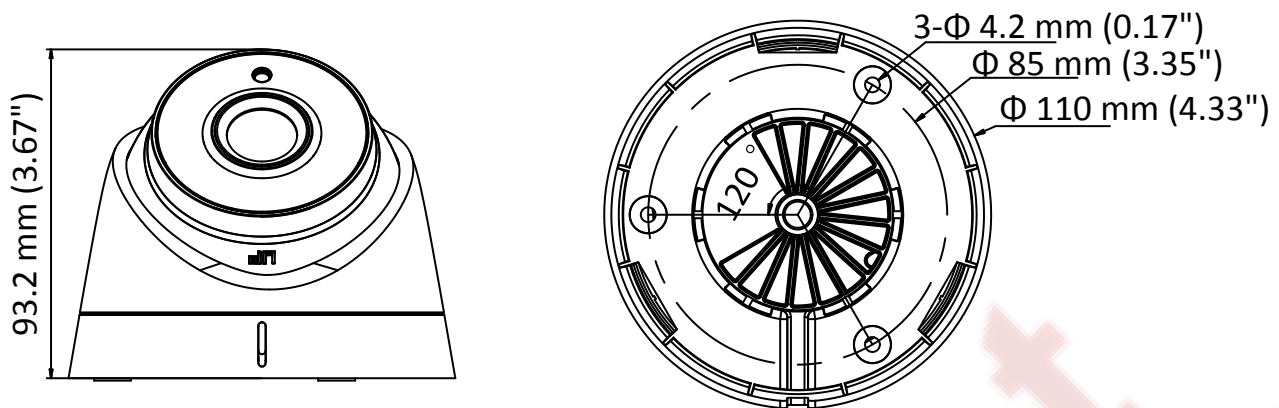

## Specifications

<b>Camera</b>	
Image Sensor	2 MP CMOS image sensor
Signal System	PAL/NTSC
Frame Rate	PAL: 1080p@25fps NTSC: 1080p@30fps
Resolution	1920 (H) × 1080 (V)
Min. illumination	0.01 Lux @ (F1.2, AGC ON), 0 Lux with IR
Shutter Time	1/25(1/30) s to 1/50,000 s
Lens	3.6mm, 2.8 mm, 6 mm, 8 mm, 12 mm fixed lens
Horizontal Field of View	103° (2.8 mm), 82.2°(3.6mm), 54°(6mm), 37.7°(8mm), 24.2°(12 mm)
Lens Mount	M12
Day & Night	IR cut filter
Angle Adjustment	Pan: 0° to 360°, Tilt: 0° to 75°, Rotation: 0° to 360°
Synchronization	Internal synchronization
<b>Menu</b>	
AGC	Low/middle/high
Day/Night Mode	Smart/color/BW(Black and White)
Backlight Compensation	Yes
DWDR	Yes
Language	English, Chinese
Functions	Brightness, Sharpness, DNR, Mirror
<b>Interface</b>	
Video Output	1 HD analog output
Switch Button	TVI/AHD/CVI/CVBS
<b>General</b>	
Operating Conditions	-40 °C to 60 °C (-40 °F to 140 °F), Humidity: 90% or less (non-condensation)
Power Supply	12 V DC ± 15%
Power Consumption	Max. 4 W
Ingress Protection	IP66
Material	Plastic
IR Range	Up to 40 m
Dimension	Φ110 mm × 93.2 mm (4.33" × 3.67")
Weight	350 g (0.77 lb.)

## Dimensions