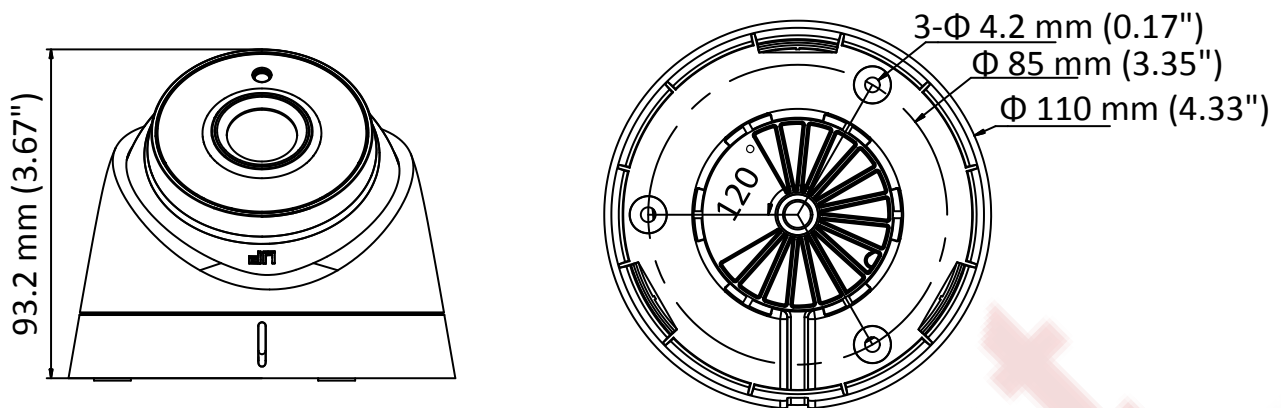

## Specifications

<b>Camera</b>	
Image Sensor	2 MP CMOS image sensor
Signal System	PAL/NTSC
Frame Rate	PAL: 1080p@25fps NTSC: 1080p@30fps
Resolution	1920 (H) × 1080 (V)
Min. illumination	0.01 Lux @ (F1.2, AGC ON), 0 Lux with IR
Shutter Time	1/25(1/30) s to 1/50,000 s
Lens	3.6mm, 2.8 mm, 6 mm, 8 mm, 12 mm fixed lens
Horizontal Field of View	103° (2.8 mm), 82.2°(3.6mm), 54°(6mm), 37.7°(8mm), 24.2°(12 mm)
Lens Mount	M12
Day & Night	IR cut filter
Angle Adjustment	Pan: 0° to 360°, Tilt: 0° to 75°, Rotation: 0° to 360°
Synchronization	Internal synchronization
<b>Menu</b>	
AGC	Low/middle/high
Day/Night Mode	Smart/color/BW(Black and White)
Backlight Compensation	Yes
DWDR	Yes
Language	English, Chinese
Functions	Brightness, Sharpness, DNR, Mirror
<b>Interface</b>	
Video Output	1 HD analog output
Switch Button	TVI/AHD/CVI/CVBS
<b>General</b>	
Operating Conditions	-40 °C to 60 °C (-40 °F to 140 °F), Humidity: 90% or less (non-condensation)
Power Supply	12 V DC ± 15%
Power Consumption	Max. 4 W
Ingress Protection	IP66
Material	Plastic
IR Range	Up to 40 m
Dimension	Φ110 mm × 93.2 mm (4.33" × 3.67")
Weight	350 g (0.77 lb.)

## Dimensions