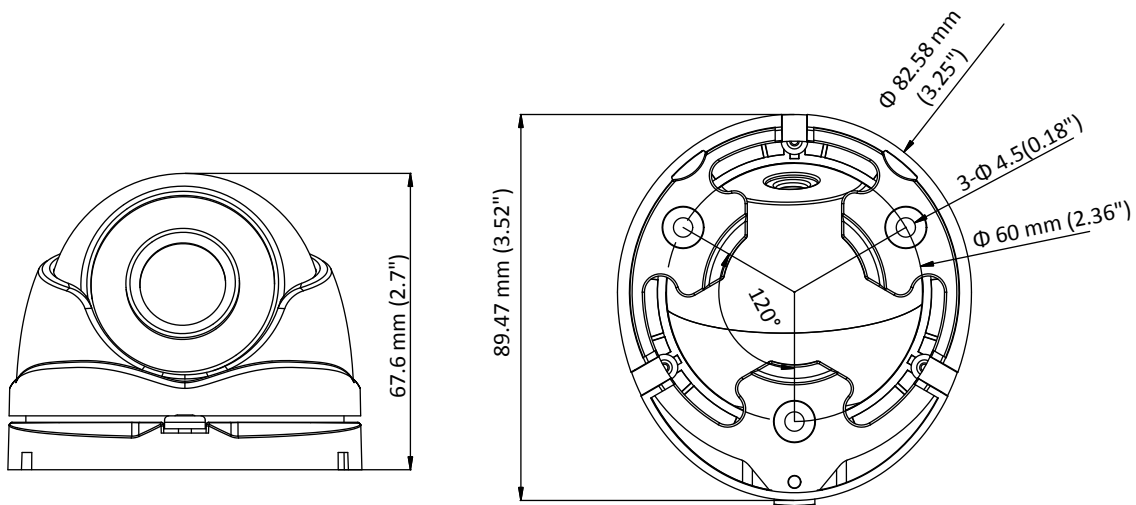

## Specification

<b>Camera</b>	
Image Sensor	2MP CMOS Image Sensor
Signal System	PAL/NTSC
Effective Pixels	1920 (H) × 1080 (V)
Min. illumination	0.1 Lux@(F1.2,AGC ON), 0 Lux with IR
Shutter Time	1/25 (1/30) s to 1/50,000 s
Lens	2.8 mm, 3.6 mm, 6 mm optional
	Field of view: 103° (2.8 mm), 82.2° (3.6 mm), 54° (6 mm)
Lens Mount	M12
Day & Night	ICR
Angle Adjustment	Pan: 0° to 360°, Tilt: 0° to 75°, Rotation: 0° to 360°
Synchronization	Internal synchronization
Video Frame Rate	1080p@25fps/1080p@30fps
HD Video Output	1 analog HD output
S/N Ratio	>62 dB
<b>General</b>	
Operating Conditions	-40 °C to 60 °C (-40 °F to 140 °F), Humidity: 90% or less (non-condensation)
Power Supply	12 V DC ± 15%
Power Consumption	Max. 4 W
Protection Level	IP66
IR Range	Up to 20 m
Dimensions	89.47 × 67.6 mm (3.52" × 2.7")
Weight	340 g (0.75 lb.)

## Dimensions