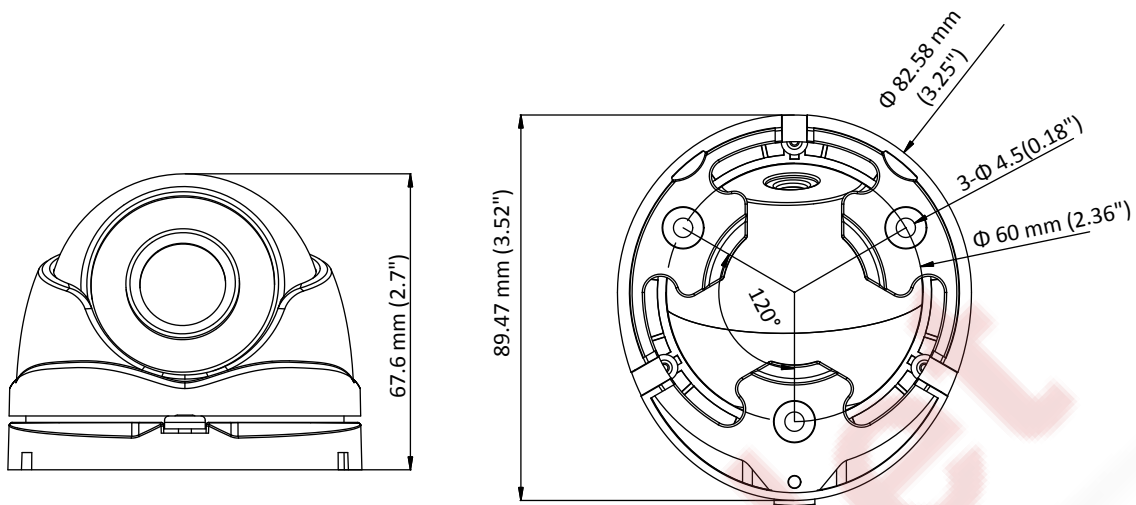

DS-2CE56D0T-IRMF HD 1080p IR Turret Camera

Key Features

- 2 megapixel high performance CMOS
- Analog HD output, up to 1080p resolution
- Day/Night switch
- Smart IR
- Up to 20 m IR distance
- Switchable TVI/AHD/CVI/CVBS
- IP66

Specification

Camera	
Image Sensor	2MP CMOS Image Sensor
Signal System	PAL/NTSC
Frame Rate	PAL: 1080p@25fps NTSC: 1080p@30fps
Resolution	1920 (H) × 1080 (V)
Min. illumination	0.01 Lux@(F1.2, AGC ON), 0 Lux with IR
Shutter Time	1/25 (1/30) s to 1/50,000 s
Lens	3.6 mm 2.8 mm, 6 mm fixed lens
Horizontal Field of View	103° (2.8 mm), 82.2° (3.6 mm), 54° (6 mm)
Lens Mount	M12
Day & Night	IR cut filter
Angle Adjustment	Pan: 0° to 360°, Tilt: 0° to 75°, Rotation: 0° to 360°
Synchronization	Internal synchronization
Menu	
AGC	Low/middle/high
Day/Night Mode	Smart/color/BW(Black and White)
Backlight Compensation	Yes
DWDR	Yes
Language	English, Chinese
Functions	Brightness, Sharpness, DNR, Mirror
Interface	
Video Output	1 HD analog output
Switch Button	TVI/AHD/CVI/CVBS
General	
Operating Conditions	-40 °C to 60 °C (-40 °F to 140 °F), Humidity: 90% or less (non-condensation)
Power Supply	12 VDC ± 15%
Power Consumption	Max. 4 W
Ingress Protection	IP66
Material	Metal
IR Range	Up to 20 m
Dimensions	89.47 × 67.6 mm (3.52" × 2.7")
Weight	340 g (0.75 lb.)

Order Model

DS-2CE56D0T-IRMF

Dimensions

Accessories

DS-1272ZJ-110-TRS
Wall Mounting Bracket

DS-1275ZJ-SUS
Vertical Pole Mounting Bracket

DS-1276ZJ-SUS
Corner Mounting Bracket

DS-1280ZJ-XS
Junction Box