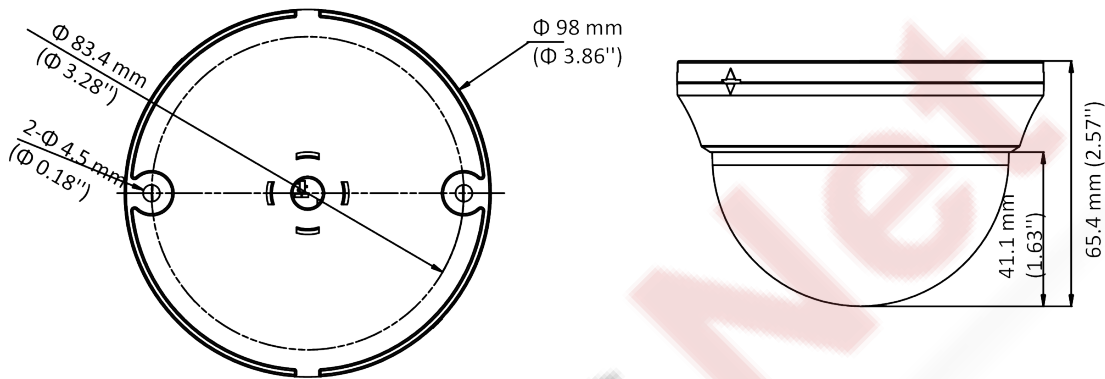

DS-2CE56D0T-IRMMF 2 MP Camera

- 2 MP, 1920 × 1080 resolution
- 2.8 mm, 3.6 mm, 6 mm fixed focal lens
- 4 in 1 video output (switchable TVI/AHD/CVI/CVBS)
- Smart IR, up to 20 m IR distance

Specification

Camera	
Image Sensor	2 MP CMOS
Signal System	PAL/NTSC
Resolution	1920 (H) × 1080 (V)
Frame Rate	TVI: 1080P@30fps, 1080P@25fps CVI: 1080P@30fps, 1080P@25fps AHD: 1080P@30fps, 1080P@25fps CVBS: PAL/NTSC
Min. illumination	0.01 Lux@(F1.2, AGC ON), 0 Lux with IR
Shutter Time	PAL: 1/25 s to 1/50, 000 s NTSC: 1/30 s to 1/50, 000 s
Lens	2.8 mm, 3.6 mm, 6 mm fixed lens
Field of View	2.8 mm, horizontal FOV: 106.4°, vertical FOV: 57.9°, diagonal FOV: 124.6° 3.6 mm, horizontal FOV: 79.6°, vertical FOV: 43.5°, diagonal FOV: 93.7° 6 mm, horizontal FOV: 51.9°, vertical FOV: 30°, diagonal FOV: 58.8°
Lens Mount	M12
Day & Night	ICR
WDR (Wide Dynamic Range)	Digital WDR
Angle Adjustment	Pan: 0 to 360°, Tilt: 0 to 70°, Rotation: 0 to 360°
Menu	
Image Mode	STD/HIGH-SAT
AGC	Yes
Day/Night Mode	Auto/Color/BW (Black and White)
White Balance	Auto/Manual
AE (Auto Exposure) Mode	DWDR/BLC/HLC/Global
Noise Reduction	2D DNR
Language	English
Function	Brightness, Sharpness, Smart IR
Interface	
Video Output	Switchable TVI/AHD/CVI/CVBS
General	
Operating Conditions	-40 °C to 60 °C (-40 °F to 140 °F), humidity 90% or less (non-condensing)
Power Supply	12 VDC ± 25%
Power Consumption	Max. 1.8 W
Material	Plastic
IR Range	Up to 20 m
Communication	HIKVISION-C

General

Dimensions	Φ 98 mm × 65.4 mm (Φ 3.86" × 2.57")
Weight	Approx. 146 g (0.32 lb.)

Available Model

DS-2CE56DOT-IRMMF

Dimension

Distributed by

HIKVISION®

Headquarters