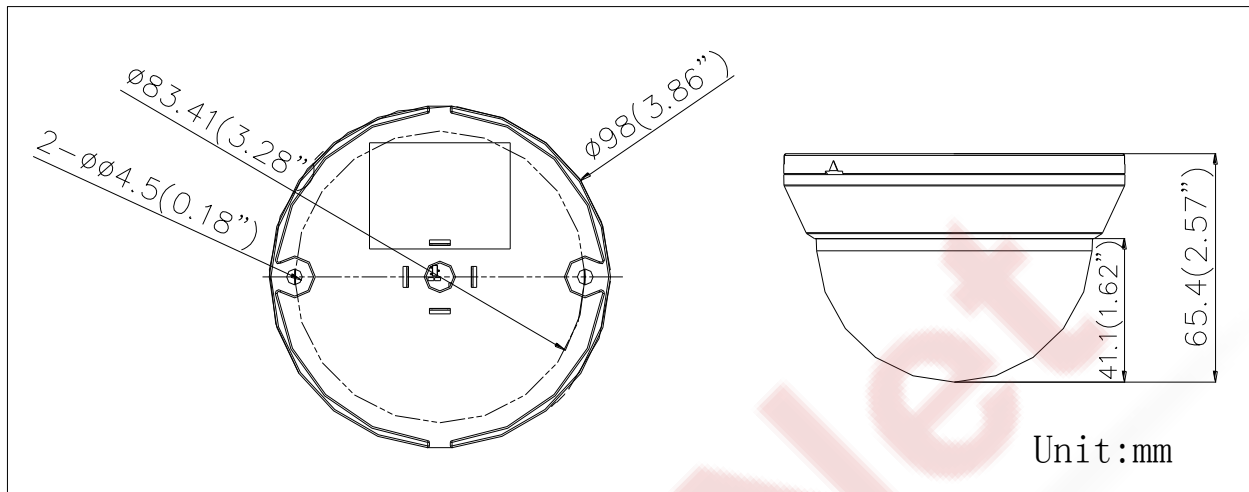

Dimensions

Accessories

Distributed by

Headquarters
No.555 Qianmo Road, Binjiang District,
Hangzhou 310051, China
T +86-571-8807-5998
overseasbusiness@hikvision.com

Hikvision Poland
T +48-22-460-01-50
poland@hikvision.com

Hikvision USA
T +1-909-895-0400
sales.usa@hikvision.com

Hikvision India
T +91-22-28469900
sales@pramahikvision.com

Hikvision UK
T +44-1628-9021-4
support.uk@hikvision.com

Hikvision Europe
T +31-23-5542770
saleseuro@hikvision.com

Hikvision Italy
T +39-0438-6902
info.it@hikvision.com

Hikvision Singapore
T +65-6684-4718
sg@hikvision.com

Hikvision Middle East
T +971-4-8816086
salesme@hikvision.com

Hikvision France
T +33(0)1-85-330-444
info.fr@hikvision.com

Hikvision Oceania
T +61-2-8599-4233
salesau@hikvision.com

Hikvision Russia
T +7-495-669-67-99
saleru@hikvision.com

Hikvision Spain
T +34-91-737-16-55
info.es@hikvision.com

Hikvision Hong Kong
T +852-2151-1761