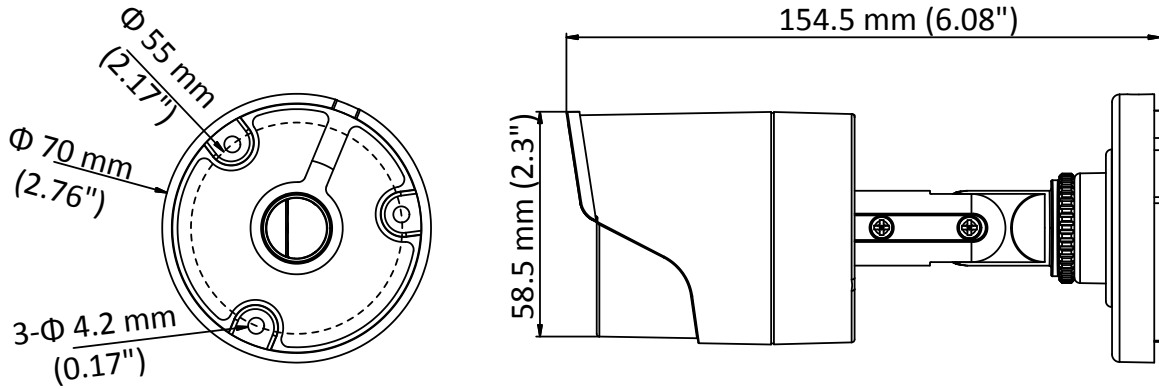

## Specifications

<b>Camera</b>	
Image Sensor	1 MP CMOS sensor
Signal System	PAL/NTSC
Effective Pixels	1296 (H) × 732 (V)
Min. illumination	0.1 Lux@(F1.2,AGC ON),0 Lux with IR
Shutter Time	1/25 (1/30) s to 1/50,000 s
Lens	2.8 mm, 3.6 mm, 6 mm optional
	Field of view: 70.9° (3.6 mm), 92° (2.8mm), 56.7° (6mm)
Lens Mount	M12
Day & Night	ICR
Angle Adjustment	Pan: 0° to 360°, Tilt: 0° to 180°, Rotation: 0° to 360°
Synchronization	Internal synchronization
Video Frame Rate	720p@25fps/720p@30fps
HD Video Output	1 analog HD output
S/N Ratio	>62 dB
<b>General</b>	
Operating Conditions	-40 °C to 60 °C (-40 °F to 140 °F), Humidity 90% or less (non-condensation)
Power Supply	12 V DC ± 15%
Power Consumption	Max. 4 W
Protection Level	IP66
IR Range	Up to 20 m
Dimensions	Φ 70 mm × 154.5 mm ( 2.76" × 6.08")
Weight	400 g (0.88 lb.)

## Dimensions