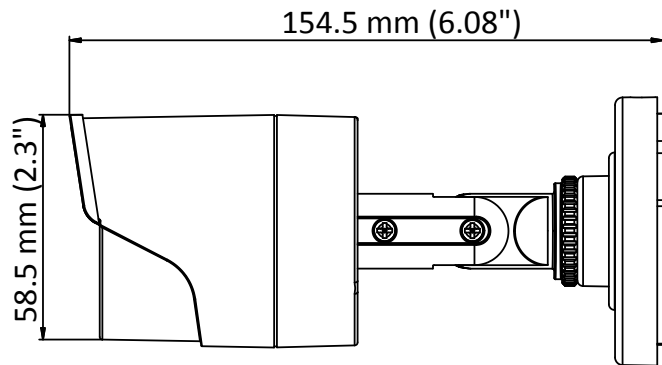

Dimensions