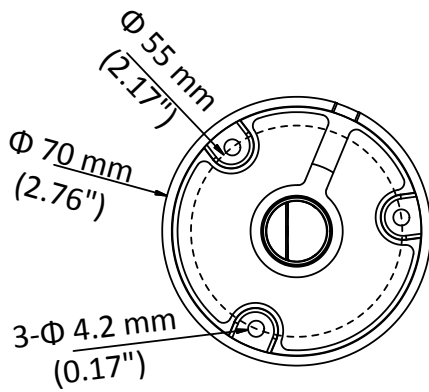

Dimensions