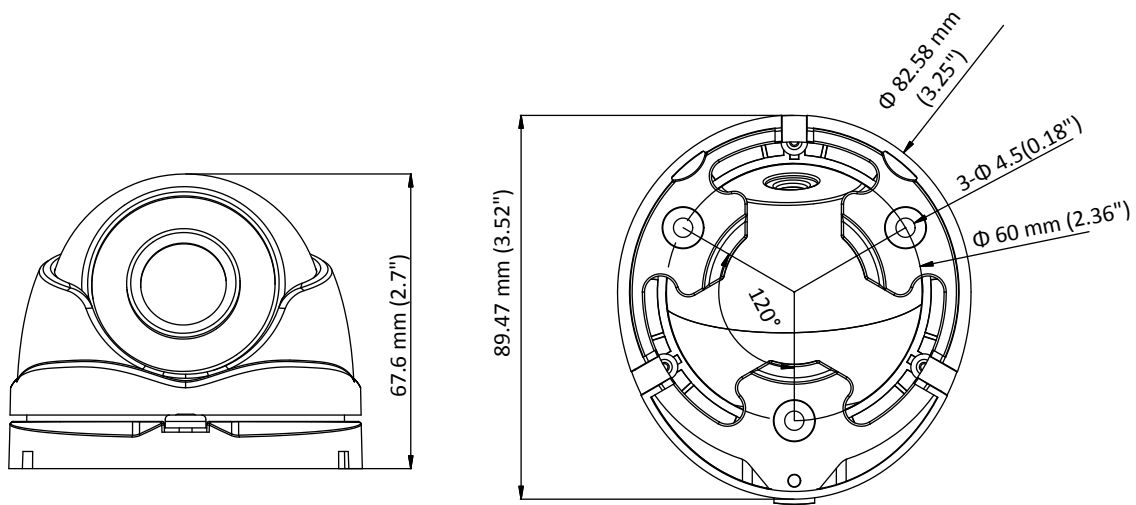

## Specification

<b>Camera</b>	
Image Sensor	1 MP CMOS Image Sensor
Signal System	PAL/NTSC
Effective Pixels	1296 (H) × 732 (V)
Min. illumination	0.1 Lux@(F1.2,AGC ON), 0 Lux with IR
Shutter Time	1/25 (1/30) s to 1/50,000 s
Lens	2.8 mm, 3.6 mm, 6 mm optional
	Field of view: 70.9° (3.6 mm), 92° (2.8 mm), 56.7° (6 mm)
Lens Mount	M12
Day & Night	ICR
Angle Adjustment	Pan: 0° to 360°, Tilt: 0° to 75°, Rotation: 0° to 360°
Synchronization	Internal synchronization
Video Frame Rate	720p@25fps/720p@30fps
HD Video Output	1 analog HD output
S/N Ratio	>62 dB
<b>General</b>	
Operating Conditions	-40 °C to 60 °C (-40 °F to 140 °F), Humidity: 90% or less (non-condensation)
Power Supply	12 V DC ± 15%
Power Consumption	Max. 4 W
Protection Level	IP66
IR Range	Up to 20 m
Dimensions	89.47 × 67.6 mm (3.52" × 2.7")
Weight	340 g (0.75 lb.)

## Dimensions