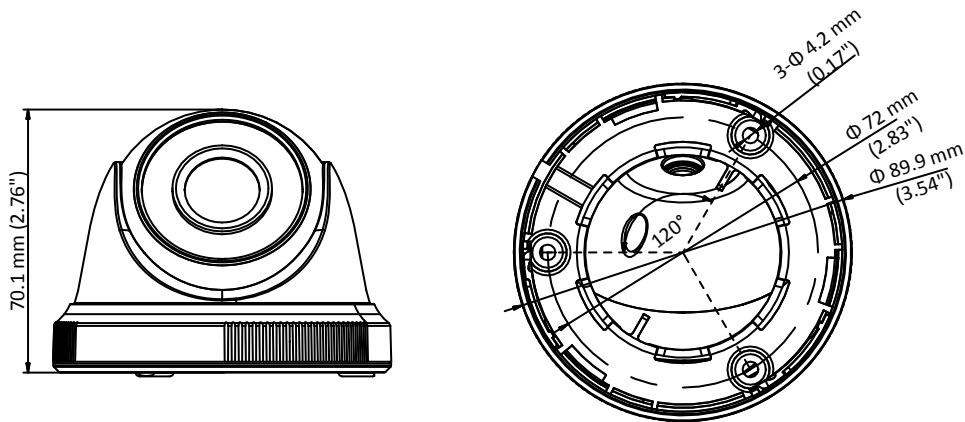

## Specifications

<b>Camera</b>	
Image Sensor	1 MP CMOS image sensor
Signal System	PAL/NTSC
Effective Pixels	1296 (H) × 732 (V)
Min. illumination	0.1 Lux@(F1.2,AGC ON),0 Lux with IR
Shutter Time	1/25 (1/30) s to 1/50,000 s
Lens	2.8 mm, 3.6 mm, 6 mm optional
	Field of view: 70.9°(3.6 mm), 92°(2.8 mm), 56.7°(6 mm)
Lens Mount	M12
Day & Night	ICR
Angle Adjustment	Pan: 0° to 360°, Tilt: 0° to 75°, Rotation: 0° to 360°
Synchronization	Internal synchronization
Video Frame Rate	720p@25fps/720p@30fps
HD Video Output	1 analog HD output
S/N Ratio	>62 dB
<b>General</b>	
Operating Conditions	-40 °C to 60 °C (-40 °F to 140 °F), Humidity: 90% or less (non-condensation)
Power Supply	12 V DC ± 15%
Power Consumption	Max. 4 W
IR Range	Up to 20 m
Dimensions	Φ 89.9 mm × 70.1 mm (3.54" × 2.76")
Weight	250 g (0.55 lb.)

## Dimensions