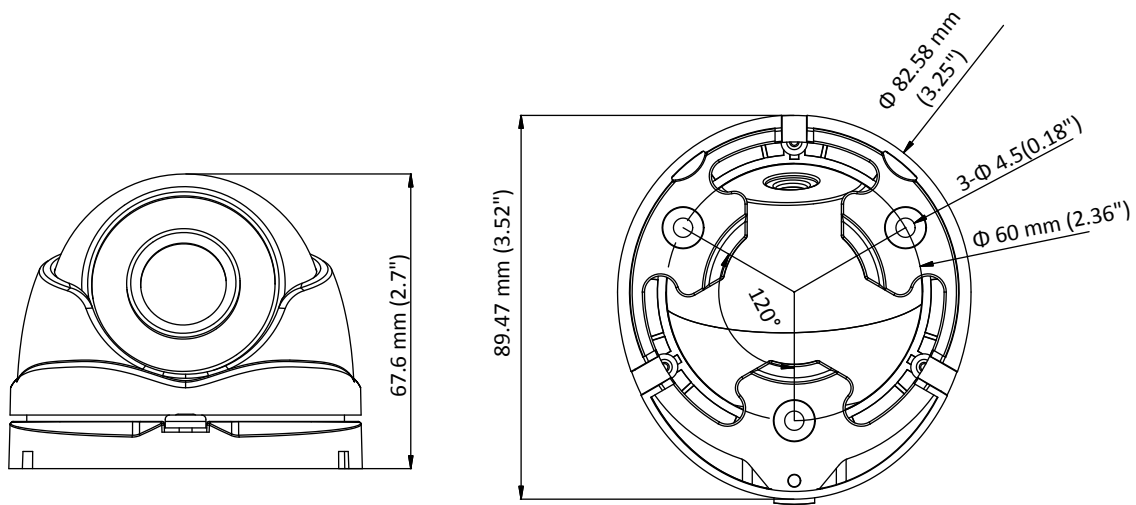

DS-2CE56C0T-IRMF HD 720p IR Turret Camera

Key Features

- 1 megapixel high performance CMOS
- Analog HD output, up to 720p resolution
- Day/Night switch
- DNR
- Smart IR
- Up to 20 m IR distance
- Switchable TVI/AHD/CVI/CVBS
- IP66

Specification

Camera	
Image Sensor	1 MP CMOS Image Sensor
Signal System	PAL/NTSC
Effective Pixels	1296 (H) × 732 (V)
Min. illumination	0.1 Lux@(F1.2,AGC ON), 0 Lux with IR
Shutter Time	1/25 (1/30) s to 1/50,000 s
Lens	2.8 mm, 3.6 mm, 6 mm optional
	Field of view: 70.9° (3.6 mm), 92° (2.8 mm), 56.7° (6 mm)
Lens Mount	M12
Day & Night	ICR
Angle Adjustment	Pan: 0° to 360°, Tilt: 0° to 75°, Rotation: 0° to 360°
Synchronization	Internal synchronization
Video Frame Rate	720p@25fps/720p@30fps
HD Video Output	1 analog HD output
S/N Ratio	>62 dB
General	
Operating Conditions	-40 °C to 60 °C (-40 °F to 140 °F), Humidity: 90% or less (non-condensation)
Power Supply	12 V DC ± 15%
Power Consumption	Max. 4 W
Protection Level	IP66
IR Range	Up to 20 m
Dimensions	89.47 × 67.6 mm (3.52" × 2.7")
Weight	340 g (0.75 lb.)

Order Model

DS-2CE56C0T-IRMF

Dimensions

Accessories

DS-1272ZJ-110-TRS
Wall Mounting Bracket

DS-1275ZJ
Vertical Pole Mounting Bracket

DS-1276ZJ
Corner Mounting Bracket

DS-1H18
Video Balun