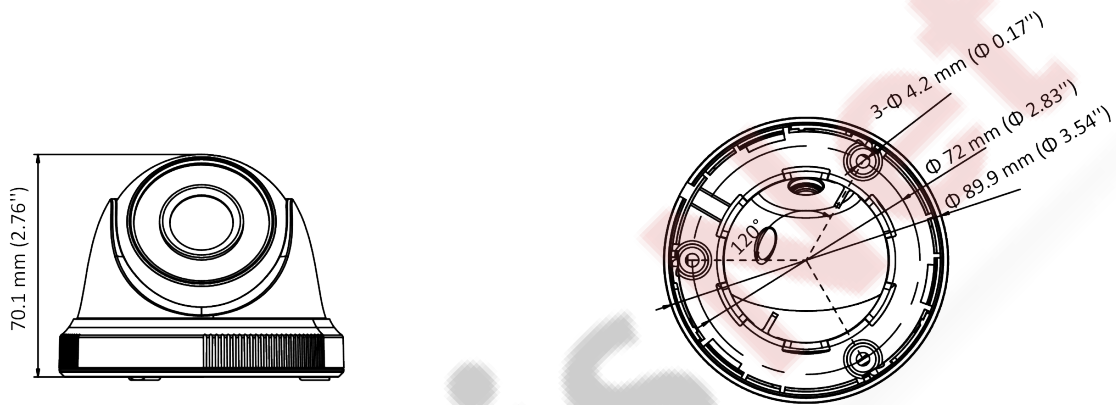

General	
Communication	HIKVISION-C
Dimensions	Φ 89.9 mm × 70.1 mm (Φ 3.54" × 2.76")
Weight	Approx. 173 g (0.38 lb.)

Available Model

DS-2CE56D0T-IRF

Dimension