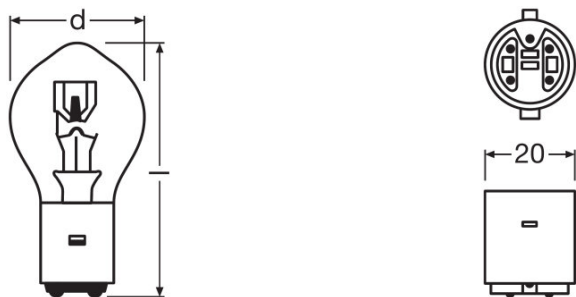

¹⁾ Maximum

Photometrical data

| | |
|-------------------|------------|
| Color temperature | 3200 K |
| Luminous flux | 650/460 lm |

Dimensions & weight

| | |
|----------------|---------|
| Length | 71.0 mm |
| Diameter | 35.0 mm |
| Product weight | 16.20 g |