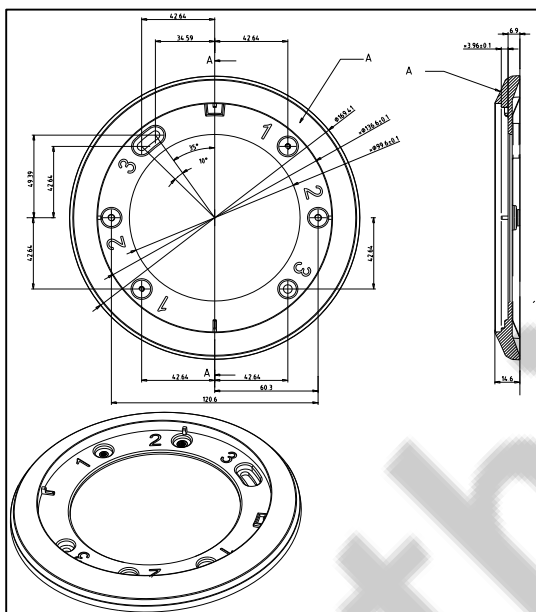

## DS-1249ZJ

In-ceiling Mount Bracket for Dome Camera

### Features:

- Enhanced plastic material
- In-ceiling mount bracket for dome camera
- Easy installation

### Dimension:

Note: The actual bracket may vary from the picture above.

### Parameter:

Model	DS-1249ZJ
Parameters	In-ceiling Mount Bracket for Dome Camera
Appearance	Hikvision White
Material	Plastic
Dimension	Φ 169.4×14.6mm
Weight	60g