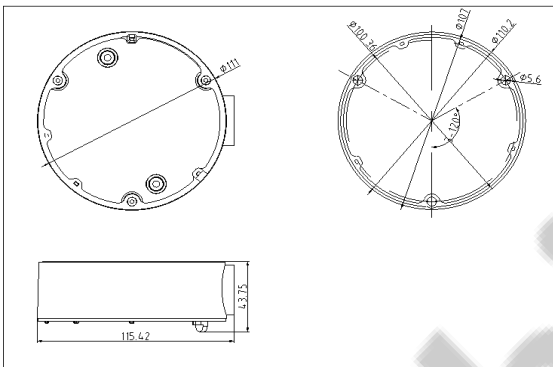

DS-1280ZJ-DM18

Junction Box for Dome Camera

Features:

- Aluminum alloy material with surface spray treatment
- Cable hole on bracket makes the feature better

Dimension:

Order Model:

DS-1280ZJ-DM18

Parameter:

Model	DS-1280ZJ-DM18
Parameters	Junction Box for Dome Camera
Appearance	Hikvision White
Material	Aluminum Alloy
Dimension	Φ111mm
Weight	150g

Notice:

- The bracket should be installed on flat wall
- Waterproof rubber is necessary for outdoor application
- The wall must be capable of supporting over 3 times as much as the total weight of the camera and the mount.
- The maximum load capacity of the bracket is 4.5KG