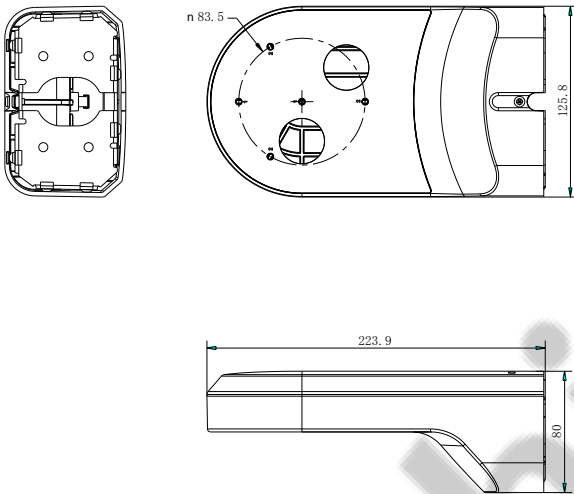

## DS-1294ZJ

Wall Mount Bracket for PTZ Camera

### Dimension:

### Parameter:

Model	DS-1294ZJ
Parameters	Wall Mount Bracket for PTZ Camera
Appearance	Hikvision White
Material	Toughened Plastic
Dimension	230×80×130mm
Weight	450g