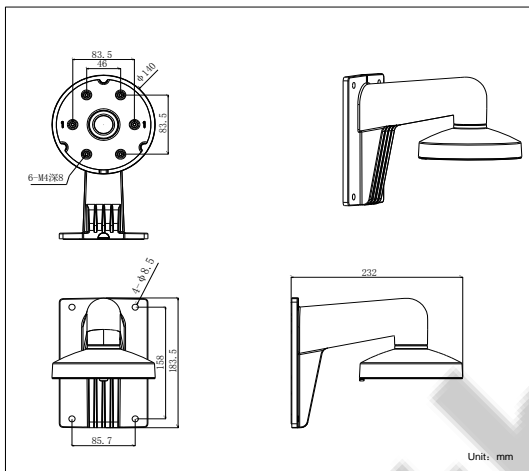

DS-1273ZJ-140

DS-2CC51xxP(N) Wall Mounting Bracket for Dome Camera

Features:

- Aluminum alloy material with surface spray treatment
- The outlet hole makes the feature looks better
- Better water proof design
- Convenient installation coordinating with lower bowl

Dimension:

Order Model:

DS-1273ZJ-140

Parameter:

Model	DS-1273ZJ-140
Parameters	DS-2CC51xxP(N) Wall Mounting Bracket for Dome Camera
Appearance	Hik White
Range of Application	Suitable for DS-2CC51xxP(N) dome camera wall mounting
Material	Aluminum Alloy
Dimension	140×182×120mm
Weight	703g

Notice:

- The bracket is for DS-2CC51xxP(N)-VF dome camera
- Pay attention to the color matching when select bracket
- The bracket should be installed on flat wall
- The wall must be capable of supporting over 3 times as much as the total weight of the camera and the mount
- The maximum load capacity of the bracket is 4.5KG