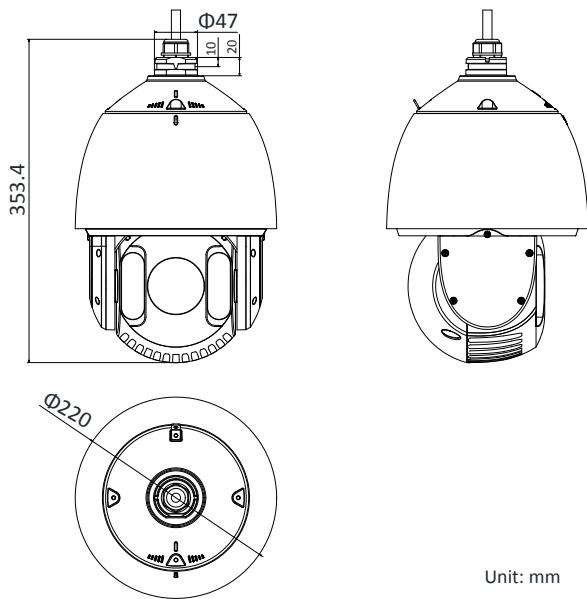

Order Model

DS-2DE7230IW-AE, Hi-PoE, 24 VAC, Outdoor

Dimensions