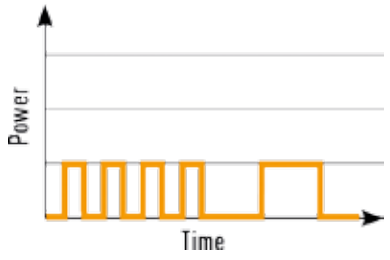

LONGLIFE

LONG-LASTING ENERGY

VARTA LONGLIFE is the long-lasting in VARTA's battery range. It performs especially well in devices with constant and low energy needs, for example remote controls, wall clocks or radios. Here, the LONGLIFE battery range stands out with long run times and reliable energy delivery.

VARTA LONGLIFE AA, AAA, C and D batteries are produced in Germany - quality you can trust and rely on at any time.

Remote Control