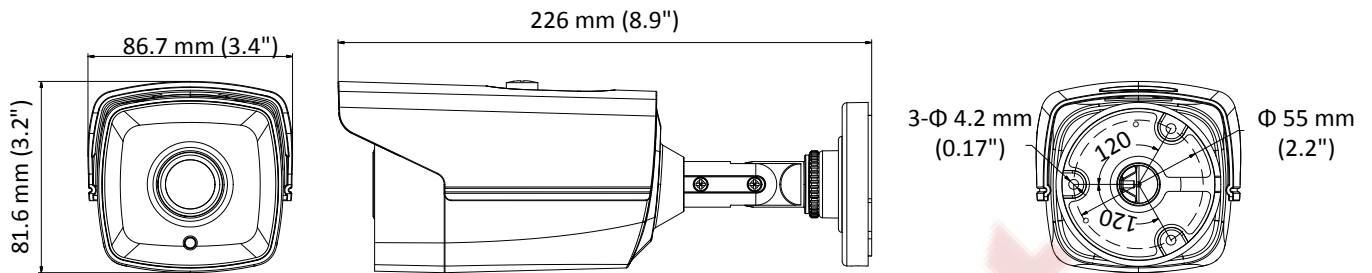

Dimensions

Accessories

Distributed by

Headquarters
No.555 Qianmo Road, Binjiang District,
Hangzhou 310051, China
T +86-571-8807-5998
overseasbusiness@hikvision.com

Hikvision Poland
T +48-22-460-01-50
poland@hikvision.com

Hikvision USA
T +1-909-895-0400
sales.usa@hikvision.com

Hikvision India
T +91-22-28469900
sales@pramahikvision.com

Hikvision UK
T +44-1628-9021-4
support.uk@hikvision.com

Hikvision Europe
T +31-23-5542770
saleseuro@hikvision.com

Hikvision Italy
T +39-0438-6902
info.it@hikvision.com

Hikvision Singapore
T +65-6684-4718
sg@hikvision.com

Hikvision Middle East
T +971-4-8816086
salesme@hikvision.com

Hikvision France
T +33(0)1-85-330-444
info.fr@hikvision.com

Hikvision Oceania
T +61-2-8599-4233
salesau@hikvision.com

Hikvision Russia
T +7-495-669-67-99
saleru@hikvision.com

Hikvision Spain
T +34-91-737-16-55
info.es@hikvision.com

Hikvision Hong Kong
T +852-2151-1761