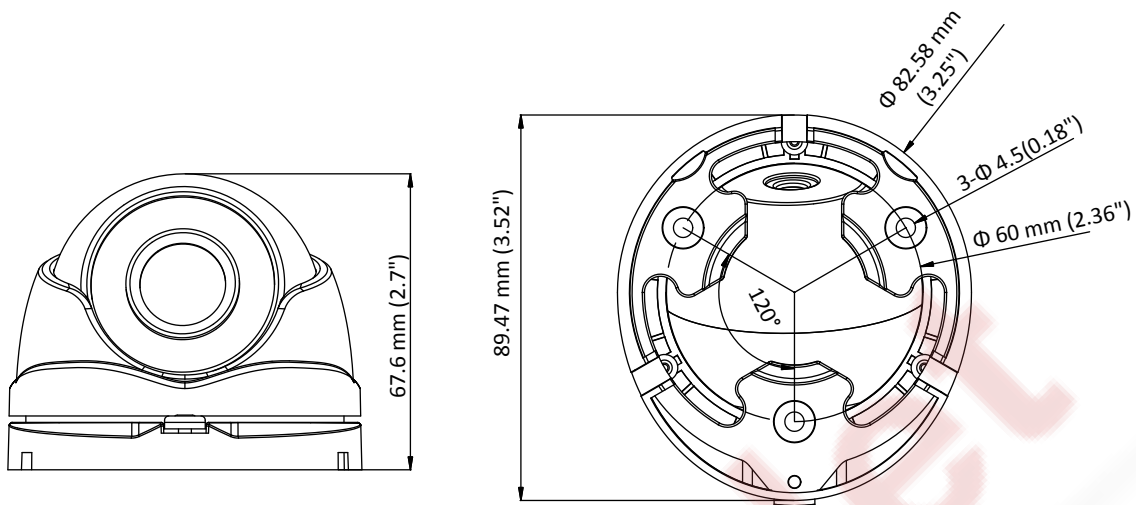

## Specification

<b>Camera</b>	
Image Sensor	2MP CMOS Image Sensor
Signal System	PAL/NTSC
Frame Rate	PAL: 1080p@25fps NTSC: 1080p@30fps
Resolution	1920 (H) × 1080 (V)
Min. illumination	0.01 Lux@(F1.2, AGC ON), 0 Lux with IR
Shutter Time	1/25 (1/30) s to 1/50,000 s
Lens	3.6 mm 2.8 mm, 6 mm fixed lens
Horizontal Field of View	103° (2.8 mm), 82.2° (3.6 mm), 54° (6 mm)
Lens Mount	M12
Day & Night	IR cut filter
Angle Adjustment	Pan: 0° to 360°, Tilt: 0° to 75°, Rotation: 0° to 360°
Synchronization	Internal synchronization
<b>Menu</b>	
AGC	Low/middle/high
Day/Night Mode	Smart/color/BW(Black and White)
Backlight Compensation	Yes
DWDR	Yes
Language	English, Chinese
Functions	Brightness, Sharpness, DNR, Mirror
<b>Interface</b>	
Video Output	1 HD analog output
Switch Button	TVI/AHD/CVI/CVBS
<b>General</b>	
Operating Conditions	-40 °C to 60 °C (-40 °F to 140 °F), Humidity: 90% or less (non-condensation)
Power Supply	12 VDC ± 15%
Power Consumption	Max. 4 W
Ingress Protection	IP66
Material	Metal
IR Range	Up to 20 m
Dimensions	89.47 × 67.6 mm (3.52" × 2.7")
Weight	340 g (0.75 lb.)

## Dimensions