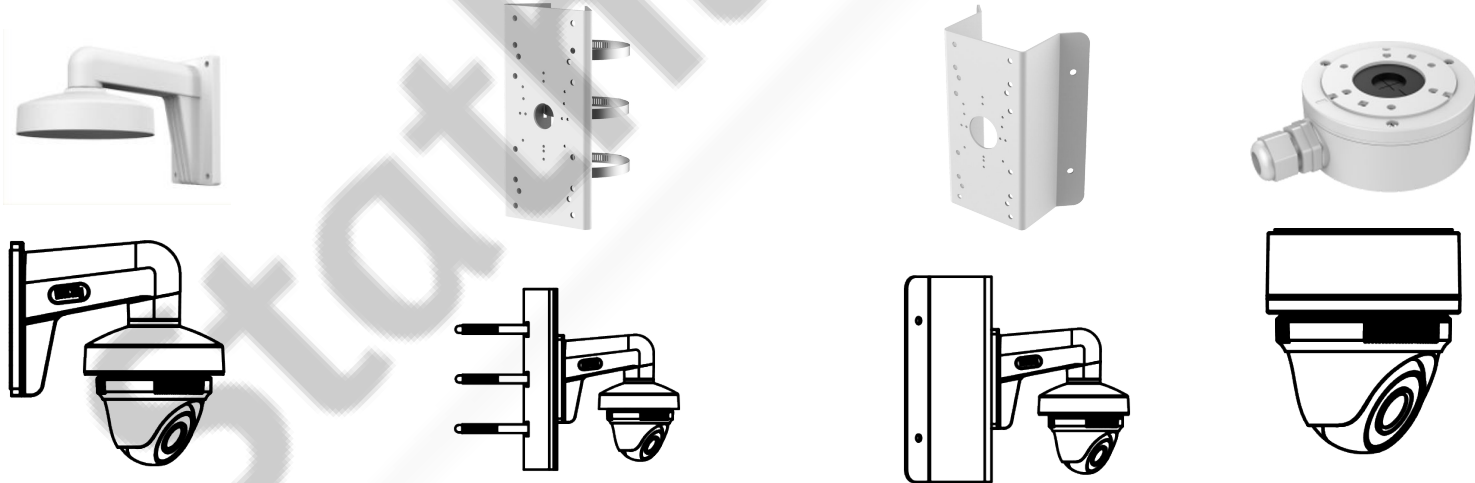

Camera	
Image Sensor	2 MP CMOS
Signal System	PAL/NTSC
Resolution	1920 (H) × 1080 (V)
Frame Rate	TVI: 1080P@30fps, 1080P@25fps CVI: 1080P@30fps, 1080P@25fps AHD: 1080P@30fps, 1080P@25fps CVBS: PAL/NTSC
Min. illumination	0.01 Lux@(F1.2, AGC ON), 0 Lux with IR
Shutter Time	PAL: 1/25 s to 1/50, 000 s NTSC: 1/30 s to 1/50, 000 s
Lens	2.8 mm, 3.6 mm, 6 mm fixed lens
Field of View	2.8 mm, horizontal FOV: 106.4°, vertical FOV: 57.9°, diagonal FOV: 124.6° 3.6 mm, horizontal FOV: 79.6°, vertical FOV: 43.5°, diagonal FOV: 93.7° 6 mm, horizontal FOV: 51.9°, vertical FOV: 30°, diagonal FOV: 58.8°
Lens Mount	M12
Day & Night	ICR
WDR (Wide Dynamic Range)	Digital WDR
Angle Adjustment	Pan: 0 to 360°, Tilt: 0 to 75°, Rotation: 0 to 360°
Menu	
Image Mode	STD/HIGH-SAT
AGC	Yes
Day/Night Mode	Auto/Color/BW (Black and White)
White Balance	Auto/Manual
AE (Auto Exposure) Mode	DWDR/BLC/HLC/Global
Noise Reduction	2D DNR
Language	English
Function	Brightness, Sharpness, Smart IR
Interface	
Video Output	Switchable TVI/AHD/CVI/CVBS
General	
Operating Conditions	-40 °C to 60 °C (-40 °F to 140 °F), humidity 90% or less (non-condensing)
Power Supply	12 VDC ± 25%
Power Consumption	Max. 3 W
Protection Level	IP67
Material	Main Body: Metal Enclosure: Plastic
IR Range	Up to 25 m

General	
Communication	HIKVISION-C
Dimensions	Φ 89.9 mm × 70.1 mm (Φ 3.54" × 2.76")
Weight	Approx. 173 g (0.38 lb.)

Available Model

DS-2CE56D0T-IRF

Dimension

Accessory

DS-1272ZJ-110-TRS
Wall Mount

DS-1275ZJ-SUS
Vertical Pole Mount