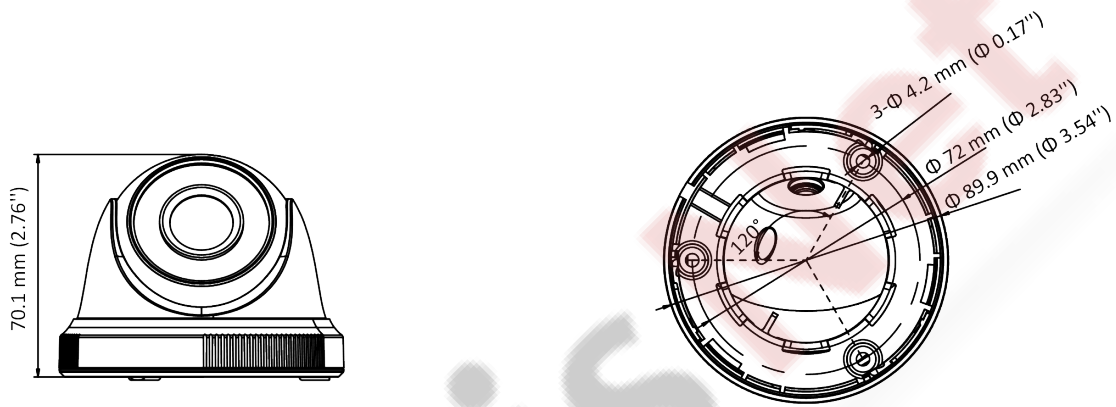

DS-2CE56D0T-IRF 2 MP Camera

- 2 MP, 1920 × 1080 resolution
- 2.8 mm, 3.6 mm, 6 mm fixed focal lens
- 4 in 1 video output (switchable TVI/AHD/CVI/CVBS)
- Smart IR, up to 25 m IR distance
- IP67

Specification

Camera	
Image Sensor	2 MP CMOS
Signal System	PAL/NTSC
Resolution	1920 (H) × 1080 (V)
Frame Rate	TVI: 1080P@30fps, 1080P@25fps CVI: 1080P@30fps, 1080P@25fps AHD: 1080P@30fps, 1080P@25fps CVBS: PAL/NTSC
Min. illumination	0.01 Lux@(F1.2, AGC ON), 0 Lux with IR
Shutter Time	PAL: 1/25 s to 1/50, 000 s NTSC: 1/30 s to 1/50, 000 s
Lens	2.8 mm, 3.6 mm, 6 mm fixed lens
Field of View	2.8 mm, horizontal FOV: 106.4°, vertical FOV: 57.9°, diagonal FOV: 124.6° 3.6 mm, horizontal FOV: 79.6°, vertical FOV: 43.5°, diagonal FOV: 93.7° 6 mm, horizontal FOV: 51.9°, vertical FOV: 30°, diagonal FOV: 58.8°
Lens Mount	M12
Day & Night	ICR
WDR (Wide Dynamic Range)	Digital WDR
Angle Adjustment	Pan: 0 to 360°, Tilt: 0 to 75°, Rotation: 0 to 360°
Menu	
Image Mode	STD/HIGH-SAT
AGC	Yes
Day/Night Mode	Auto/Color/BW (Black and White)
White Balance	Auto/Manual
AE (Auto Exposure) Mode	DWDR/BLC/HLC/Global
Noise Reduction	2D DNR
Language	English
Function	Brightness, Sharpness, Smart IR
Interface	
Video Output	Switchable TVI/AHD/CVI/CVBS
General	
Operating Conditions	-40 °C to 60 °C (-40 °F to 140 °F), humidity 90% or less (non-condensing)
Power Supply	12 VDC ± 25%
Power Consumption	Max. 3 W
Protection Level	IP67
Material	Main Body: Metal Enclosure: Plastic
IR Range	Up to 25 m

General	
Communication	HIKVISION-C
Dimensions	Φ 89.9 mm × 70.1 mm (Φ 3.54" × 2.76")
Weight	Approx. 173 g (0.38 lb.)

Available Model

DS-2CE56D0T-IRF

Dimension

Accessory

DS-1272ZJ-110-TRS
Wall Mount

DS-1275ZJ-SUS
Vertical Pole Mount